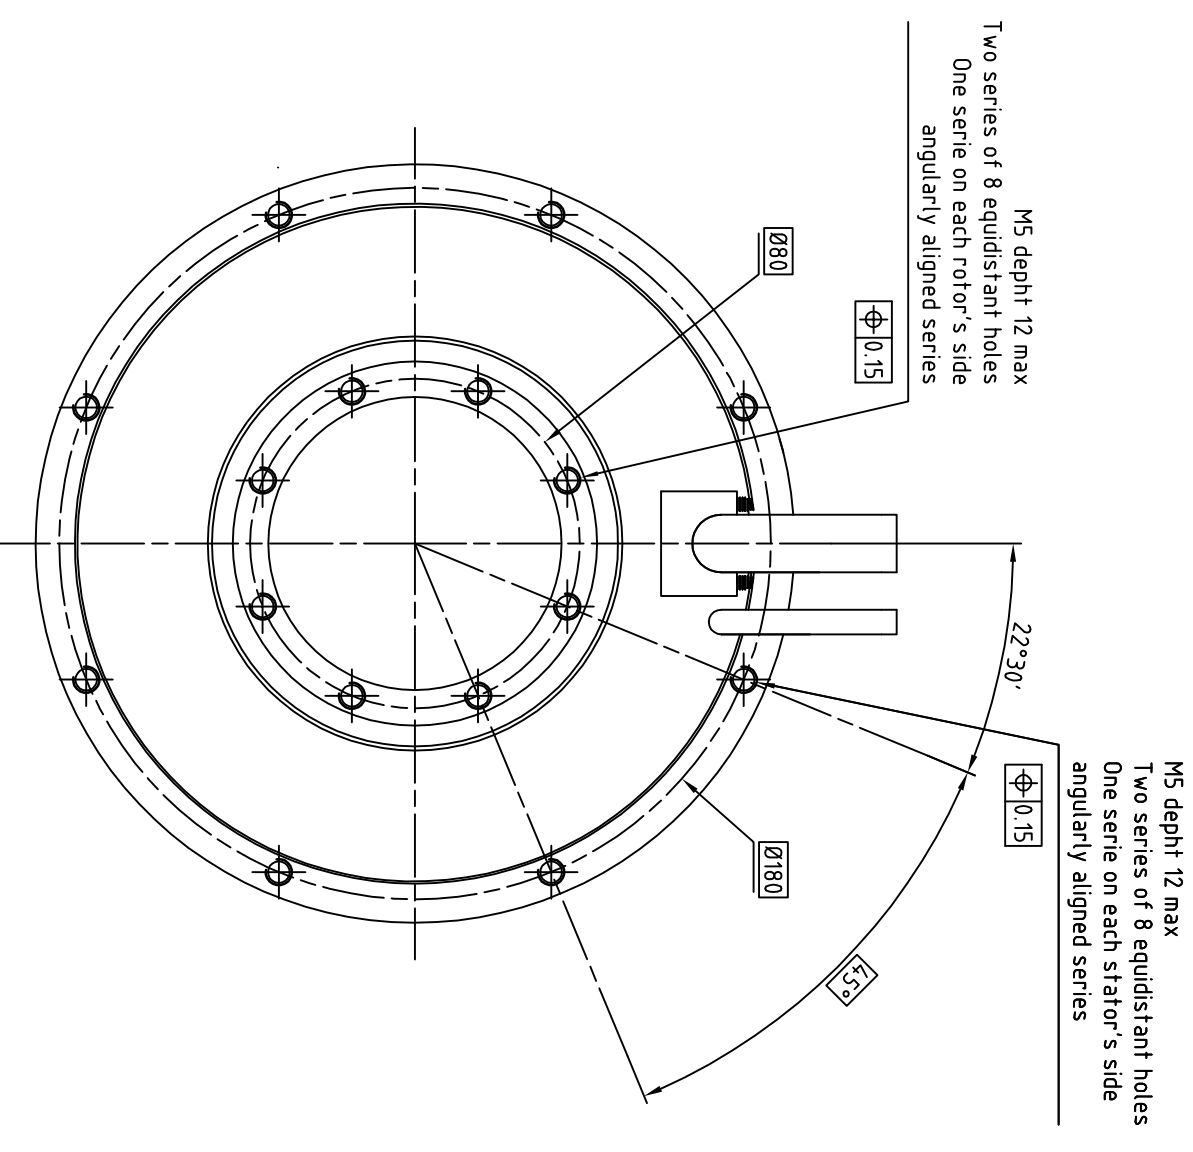

Cable output length 2m:

Power :
 One shielded class 6 cable coded (4x1.5mm²), 1,2,3 green/yellow overall ϕ 10.2

Thermal sensors :
 One shielded class 6 cable (2x2x0.25mm²) overall ϕ 7
 Brown-White : PTC
 Green-Yellow : KTY84
 Minimum bending radius (except for the first 50mm) :
 122mm for power cable
 72mm for sensors cable

NOTA:
 Rotor is not fitted in the stator
 For more information about mounting see
 document 190STK0-WA002

ALXION

AUTOMATIQUE & PRODUCTIQUE
 Parc Technologique des Fossés Jean
 92712 COLOMBEES Cedex
 Tél: 0141306304 - Fax: 0141306136

190STK3M1XXXXXX