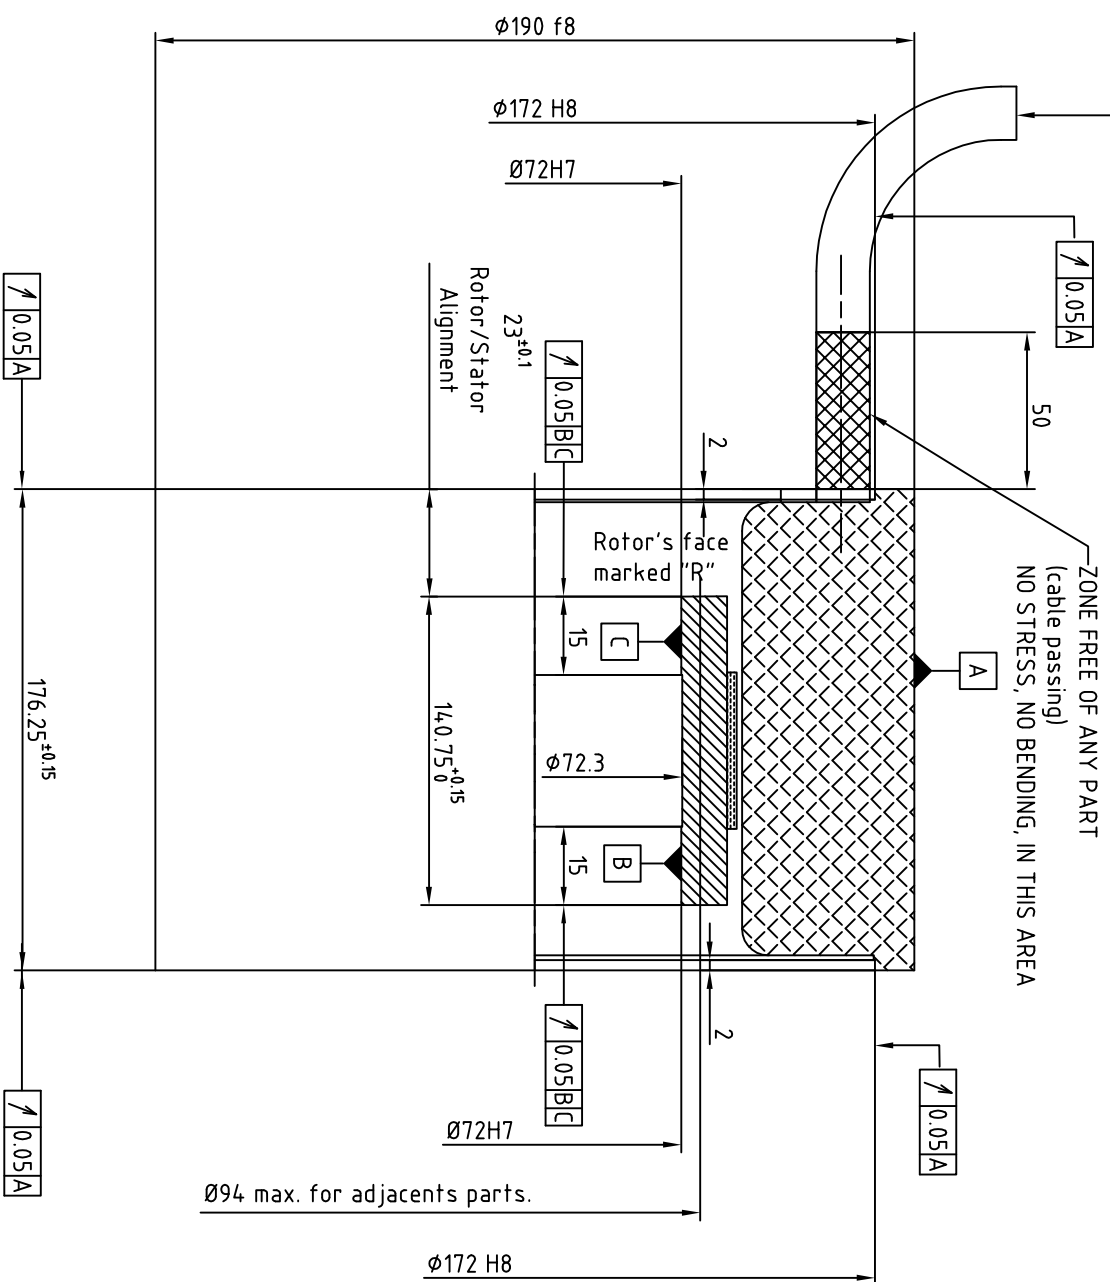

Cable output length 2m:

Power :
 One shielded class 6 cable coded (4x1.5mm²), 1,2,3 green/yellow overall ϕ 10.2

Thermal sensors :
 One shielded class 6 cable (2x2x0.25mm²) overall ϕ 7
 Brown-White : PTC
 Green-Yellow : KTY84
 Minimum bending radius (except for the first 50mm) :
 122mm for power cable
 72mm for sensors cable

NOTA:
 Rotor is not fitted in the stator
 For more information about mounting see
 document 190STK0-WA002

ALXION

AUTOMATIQUE & PRODUCTIQUE
 Parc Technologique des Fossés Jean
 92712 COLOMBEES Cedex
 Tél: 0141306304 - Fax: 0141306136

190STK3M1XXXXXX