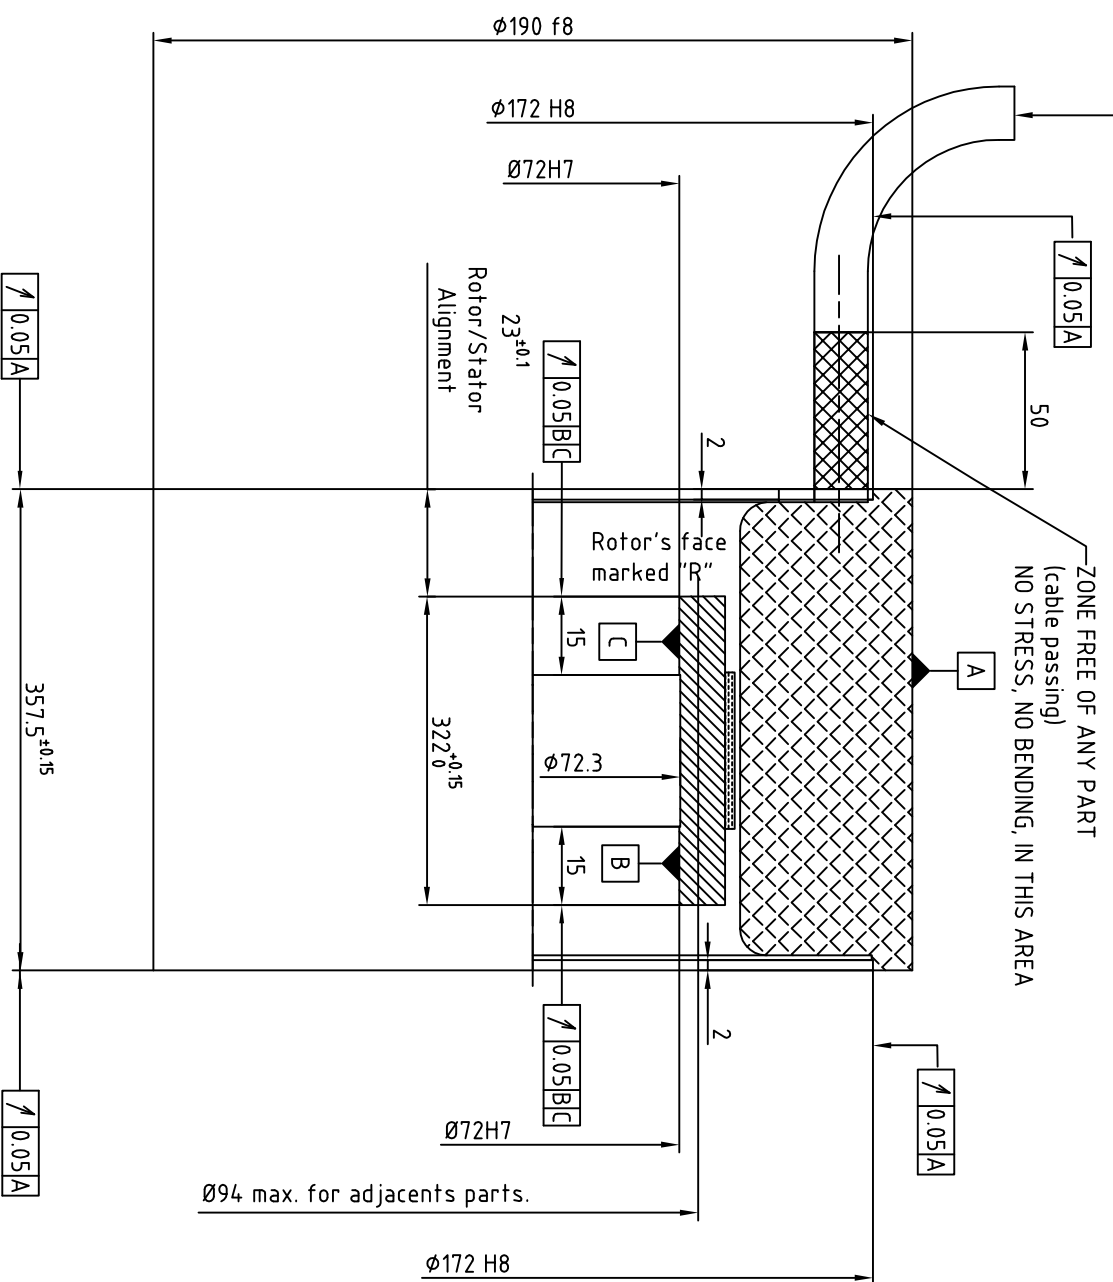

Cable output length 2m:

Power :
 One shielded class 6 cable coded (4x1.5mm²), 2,3 green/yellow overall ϕ 10.2

Thermal sensors :
 One shielded class 6 cable (2x2x0.25mm²) overall ϕ 7
 Brown-White : PTC
 Green-Yellow : KTY84
 Minimum bending radius (except for the first 50mm) :
 122mm for power cable
 72mm for sensors cable

NOTA:
 Rotor is not fitted in the stator
 For more information about mounting see
 document 190STK0-WA002

ALXION

AUTOMATIQUE & PRODUCTIQUE
 Parc Technologique des Fossés Jean
 92712 COLOMBEES Cedex
 Tél: 0141306304 - Fax: 0141306136

190STK8M1XXXXXX