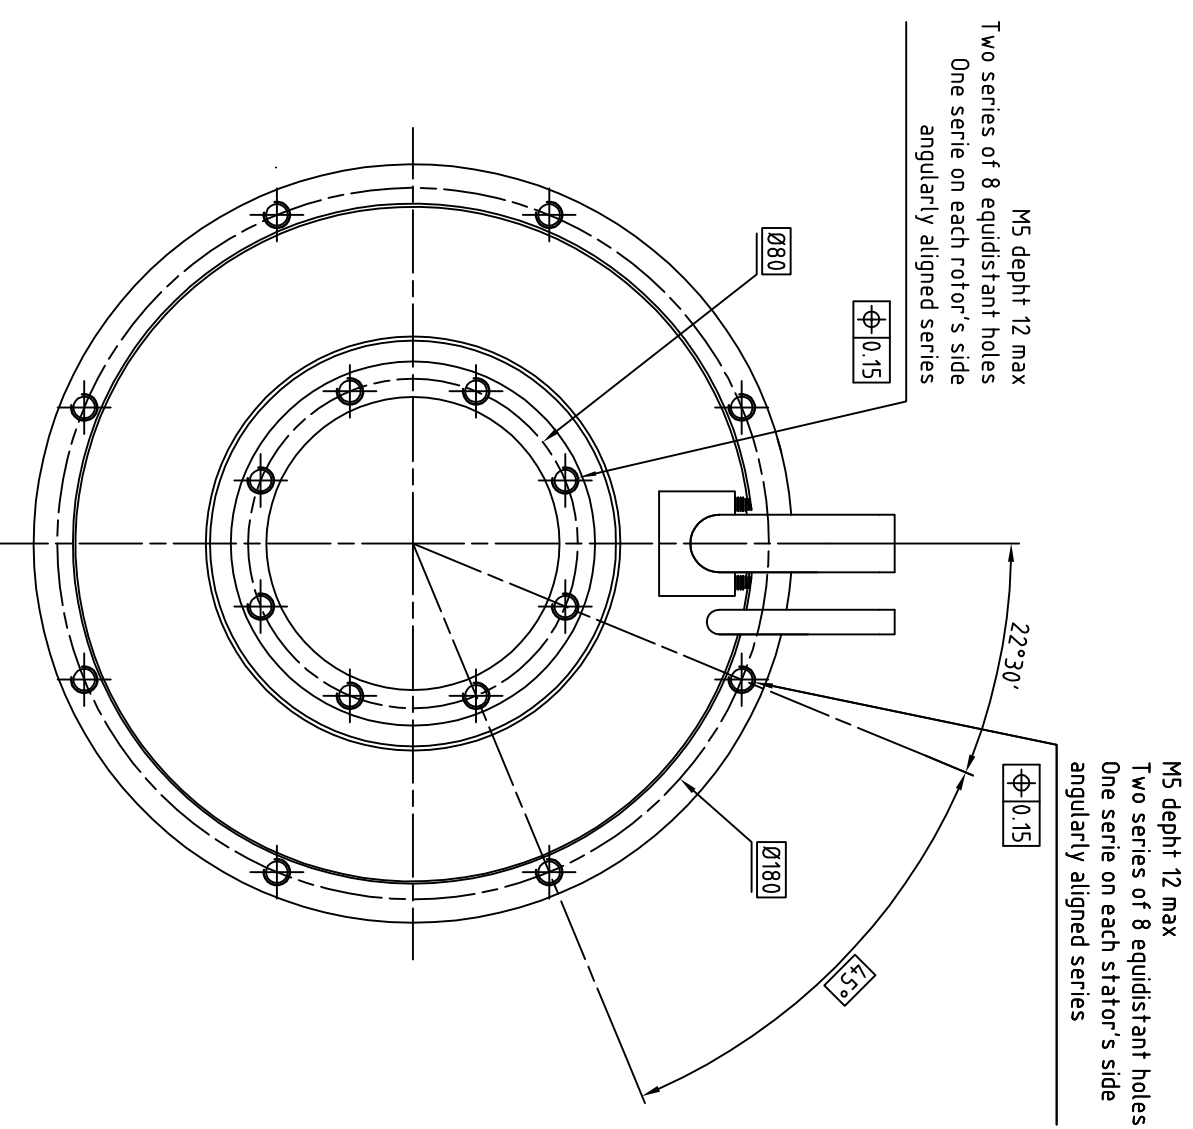

Cable output length 2m:

Power :
 One shielded class 6 cable coded (4x1.5mm²), 2,3 green/yellow overall ϕ 10.2

Thermal sensors :
 One shielded class 6 cable (2x2x0.25mm²) overall ϕ 7
 Brown-White : PTC
 Green-Yellow : KTY84
 Minimum bending radius (except for the first 50mm) :
 122mm for power cable
 72mm for sensors cable

NOTA:
 Rotor is not fitted in the stator
 For more information about mounting see
 document 190STK0-WA002

ALXION

AUTOMATIQUE & PRODUCTIQUE
 Parc Technologique des Fossés Jean
 92712 COLOMBEES Cedex
 Tél: 0141306304 - Fax: 0141306136

190STK8M1XXXXXX