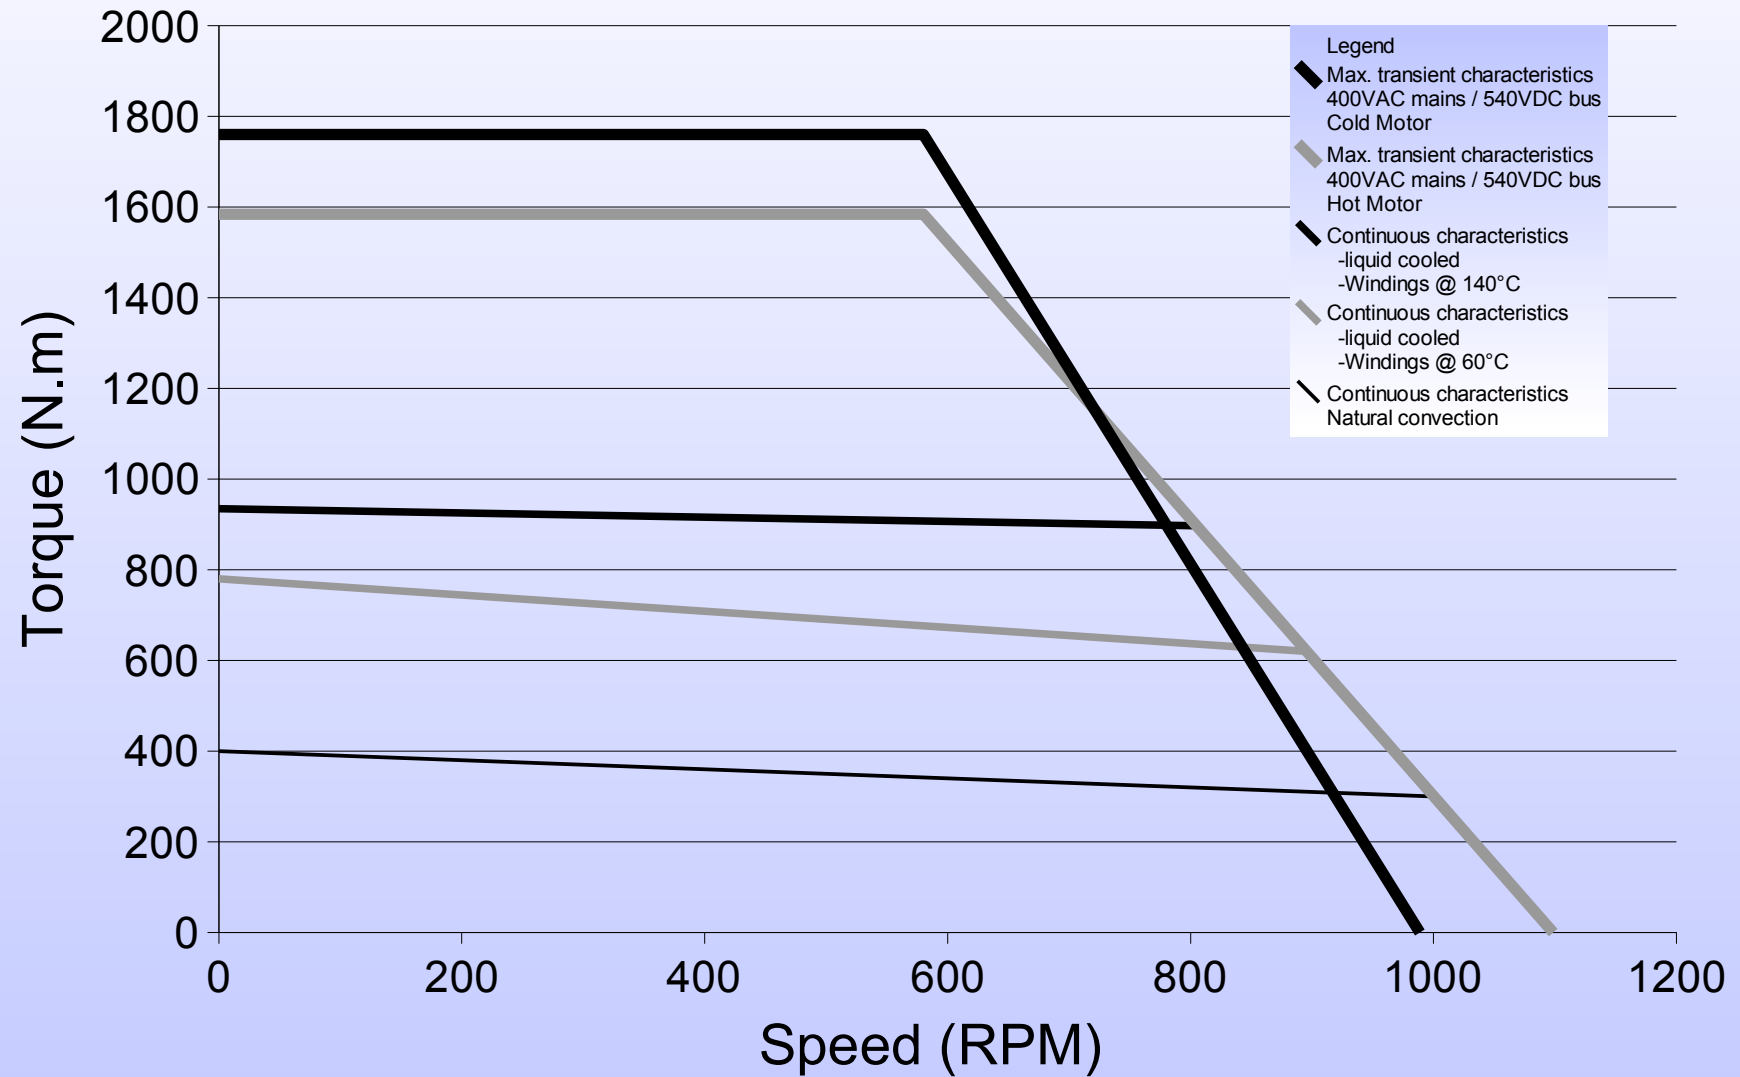

400STK2M 200rpm

Torque vs Speed Characteristics

400STK2M 800rpm

Torque vs Speed Characteristics

400STK4M 200rpm

Torque vs Speed Characteristics

400STK4M 800rpm

Torque vs Speed Characteristics

400STK6M 200rpm

Torque vs Speed Characteristics

400STK6M 800rpm

Torque vs Speed Characteristics

400STK8M 200rpm

Torque vs Speed Characteristics