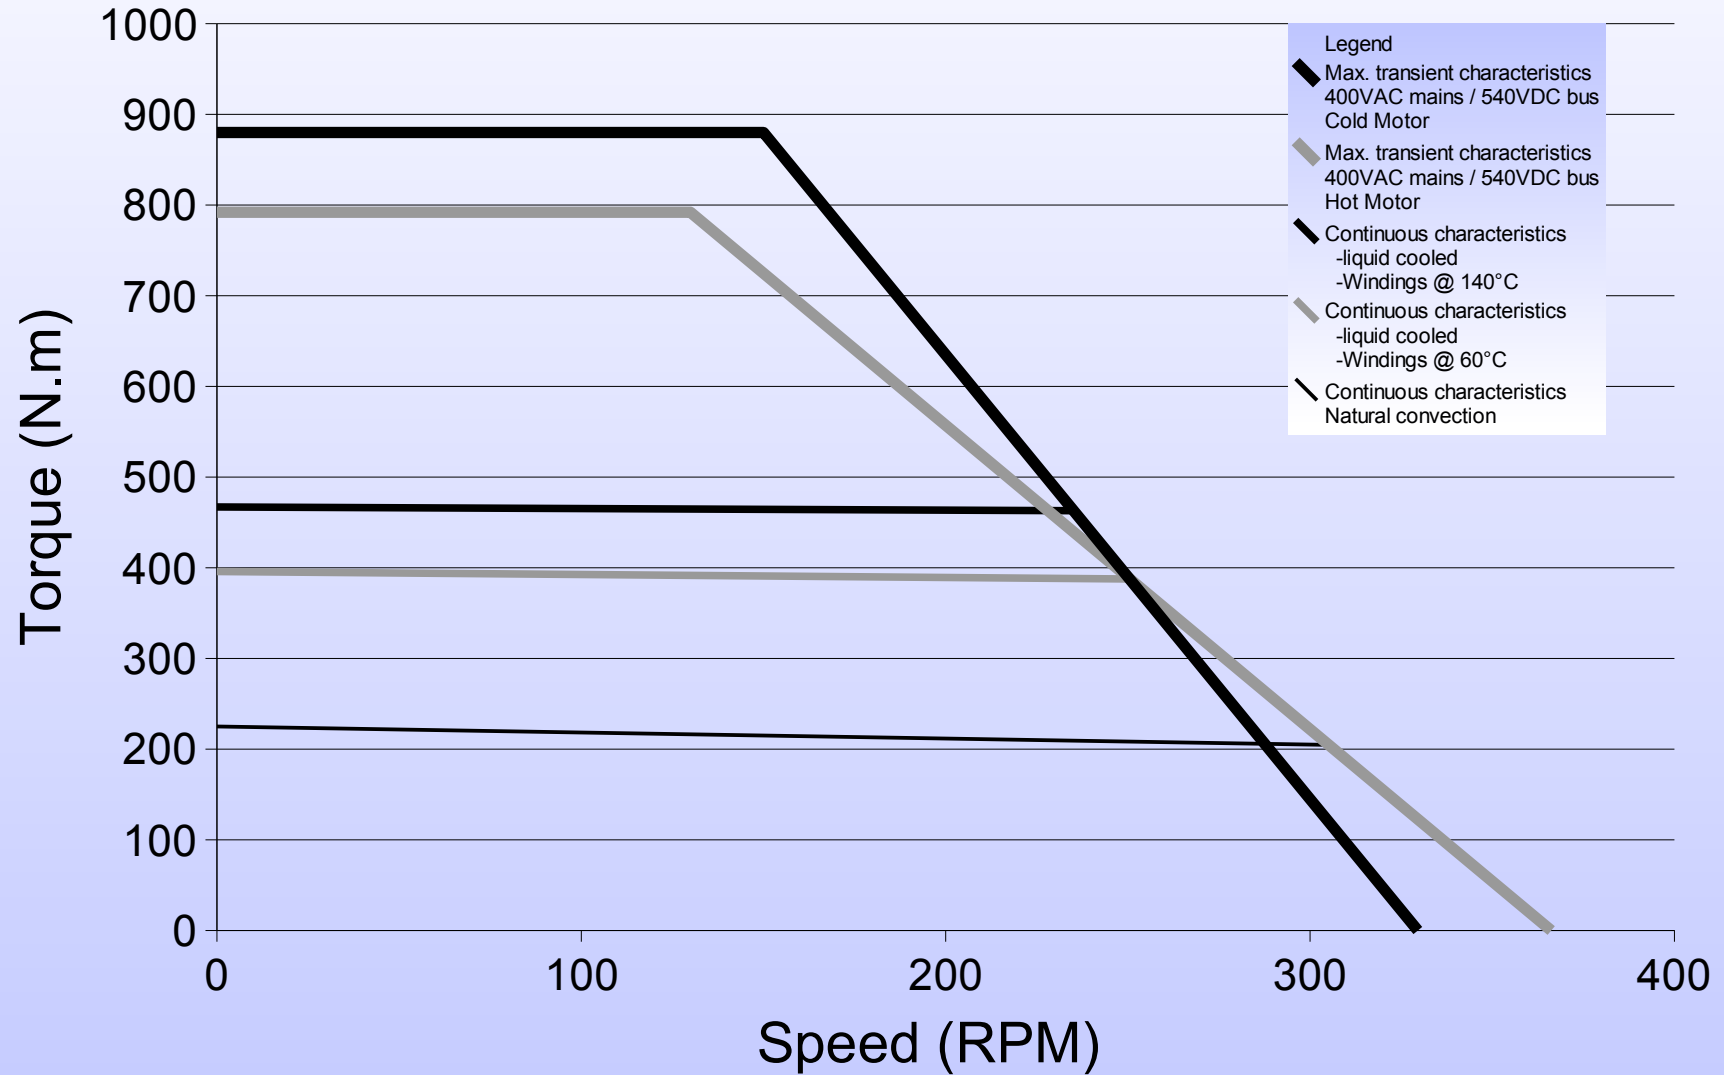

400STK2M 200rpm

Torque vs Speed Characteristics

400STK2M 800rpm

Torque vs Speed Characteristics

400STK4M 200rpm

Torque vs Speed Characteristics

400STK4M 800rpm

Torque vs Speed Characteristics

400STK6M 200rpm

Torque vs Speed Characteristics

400STK6M 800rpm

Torque vs Speed Characteristics

400STK8M 200rpm

Torque vs Speed Characteristics