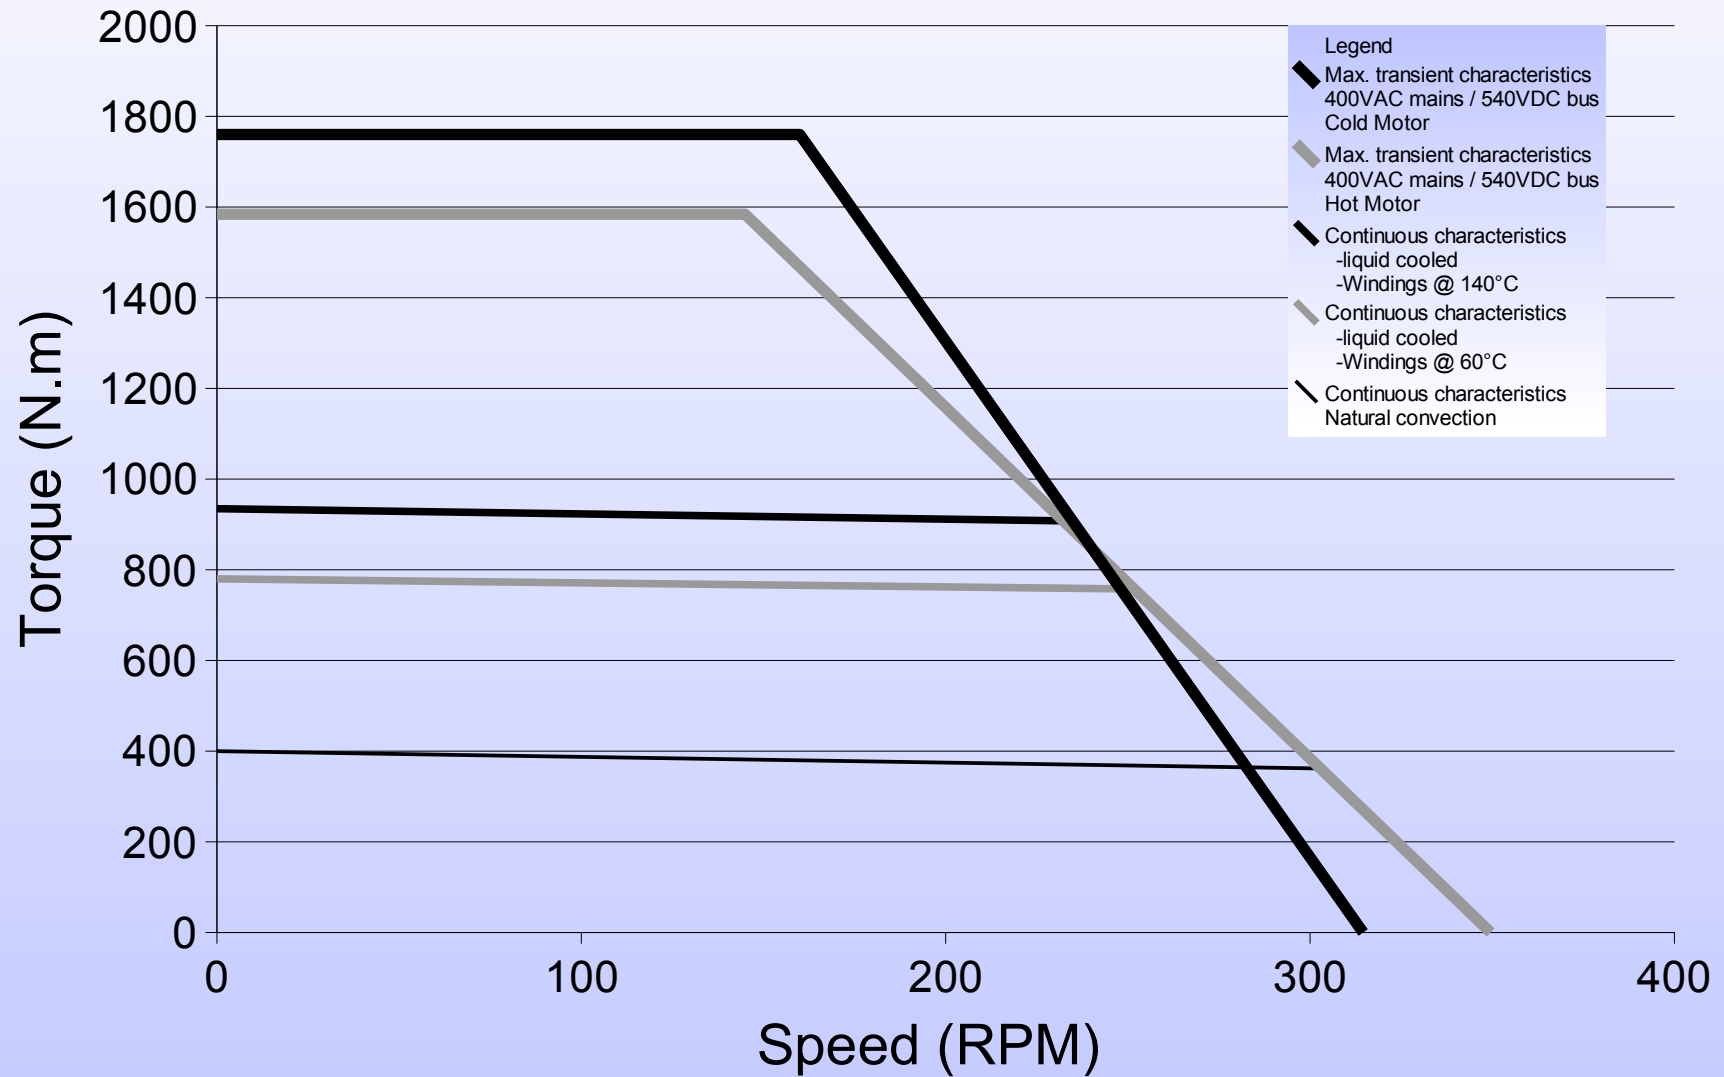

400STK2M 200rpm

Torque vs Speed Characteristics

400STK2M 800rpm

Torque vs Speed Characteristics

400STK4M 200rpm

Torque vs Speed Characteristics

400STK4M 800rpm

Torque vs Speed Characteristics

400STK6M 200rpm

Torque vs Speed Characteristics

400STK6M 800rpm

Torque vs Speed Characteristics

400STK8M 200rpm

Torque vs Speed Characteristics