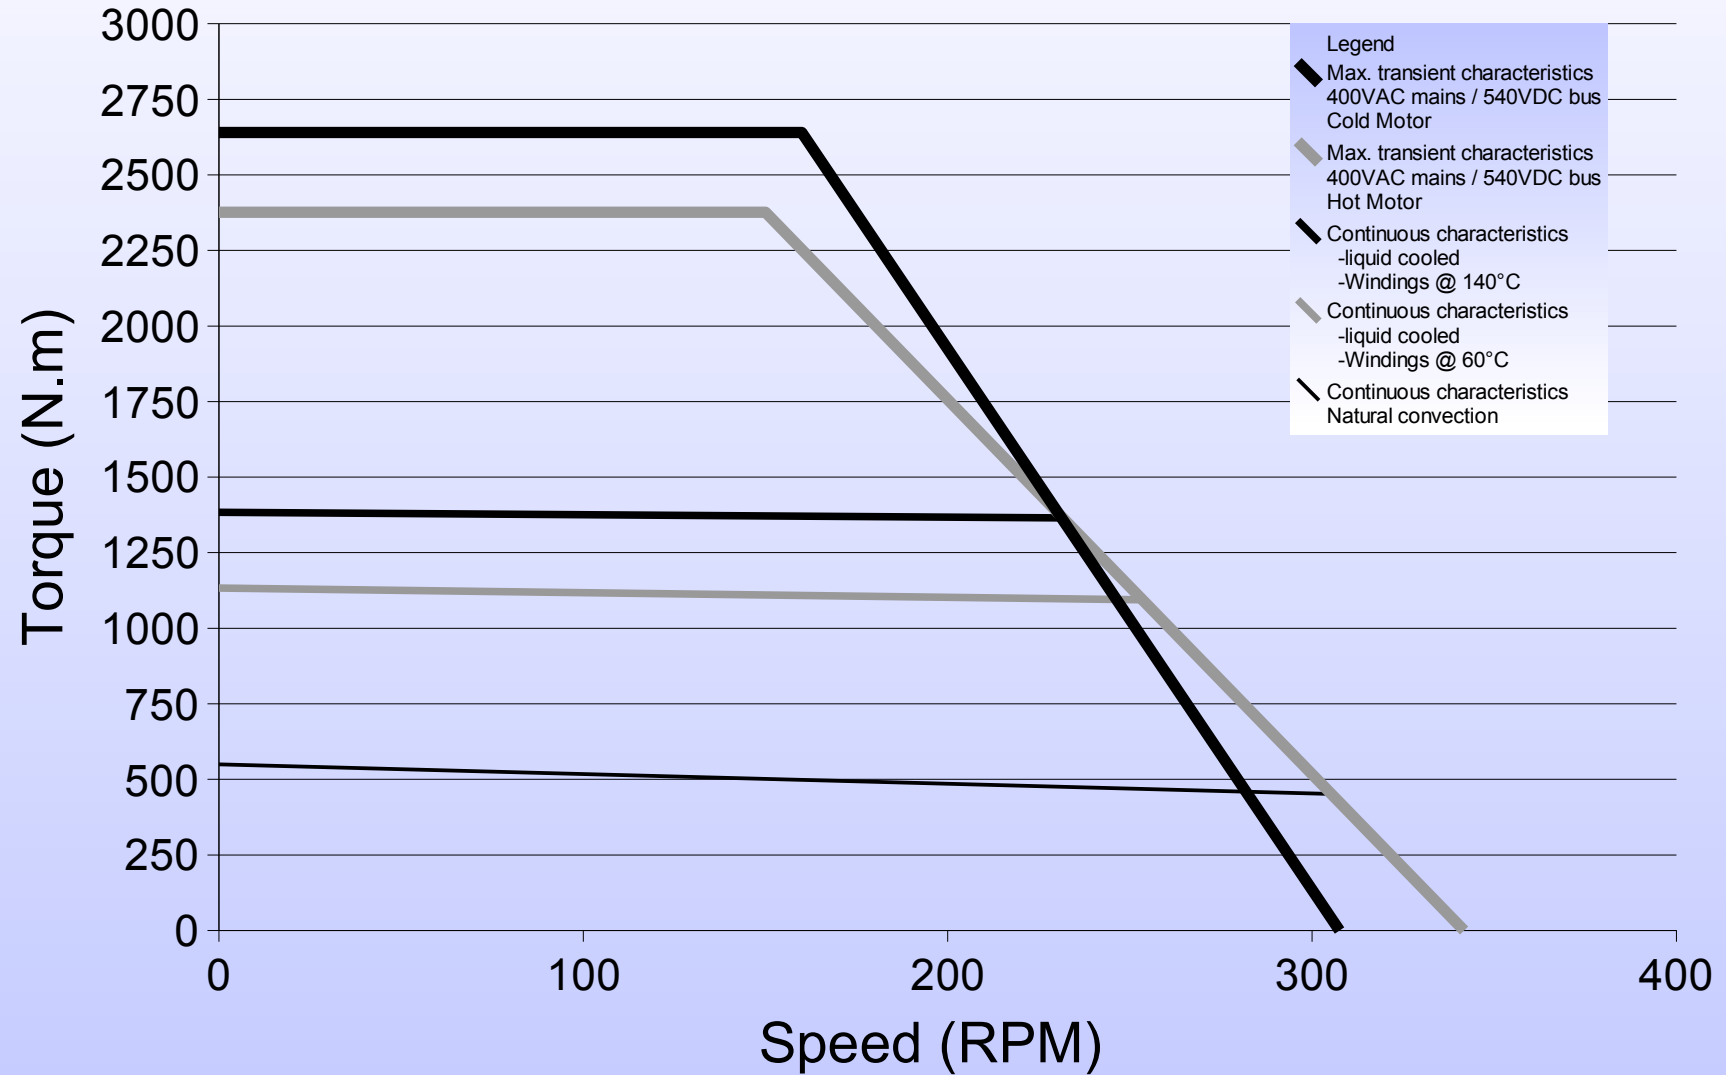

400STK2M 200rpm

Torque vs Speed Characteristics

400STK2M 800rpm

Torque vs Speed Characteristics

400STK4M 200rpm

Torque vs Speed Characteristics

400STK4M 800rpm

Torque vs Speed Characteristics

400STK6M 200rpm

Torque vs Speed Characteristics

400STK6M 800rpm

Torque vs Speed Characteristics

400STK8M 200rpm

Torque vs Speed Characteristics