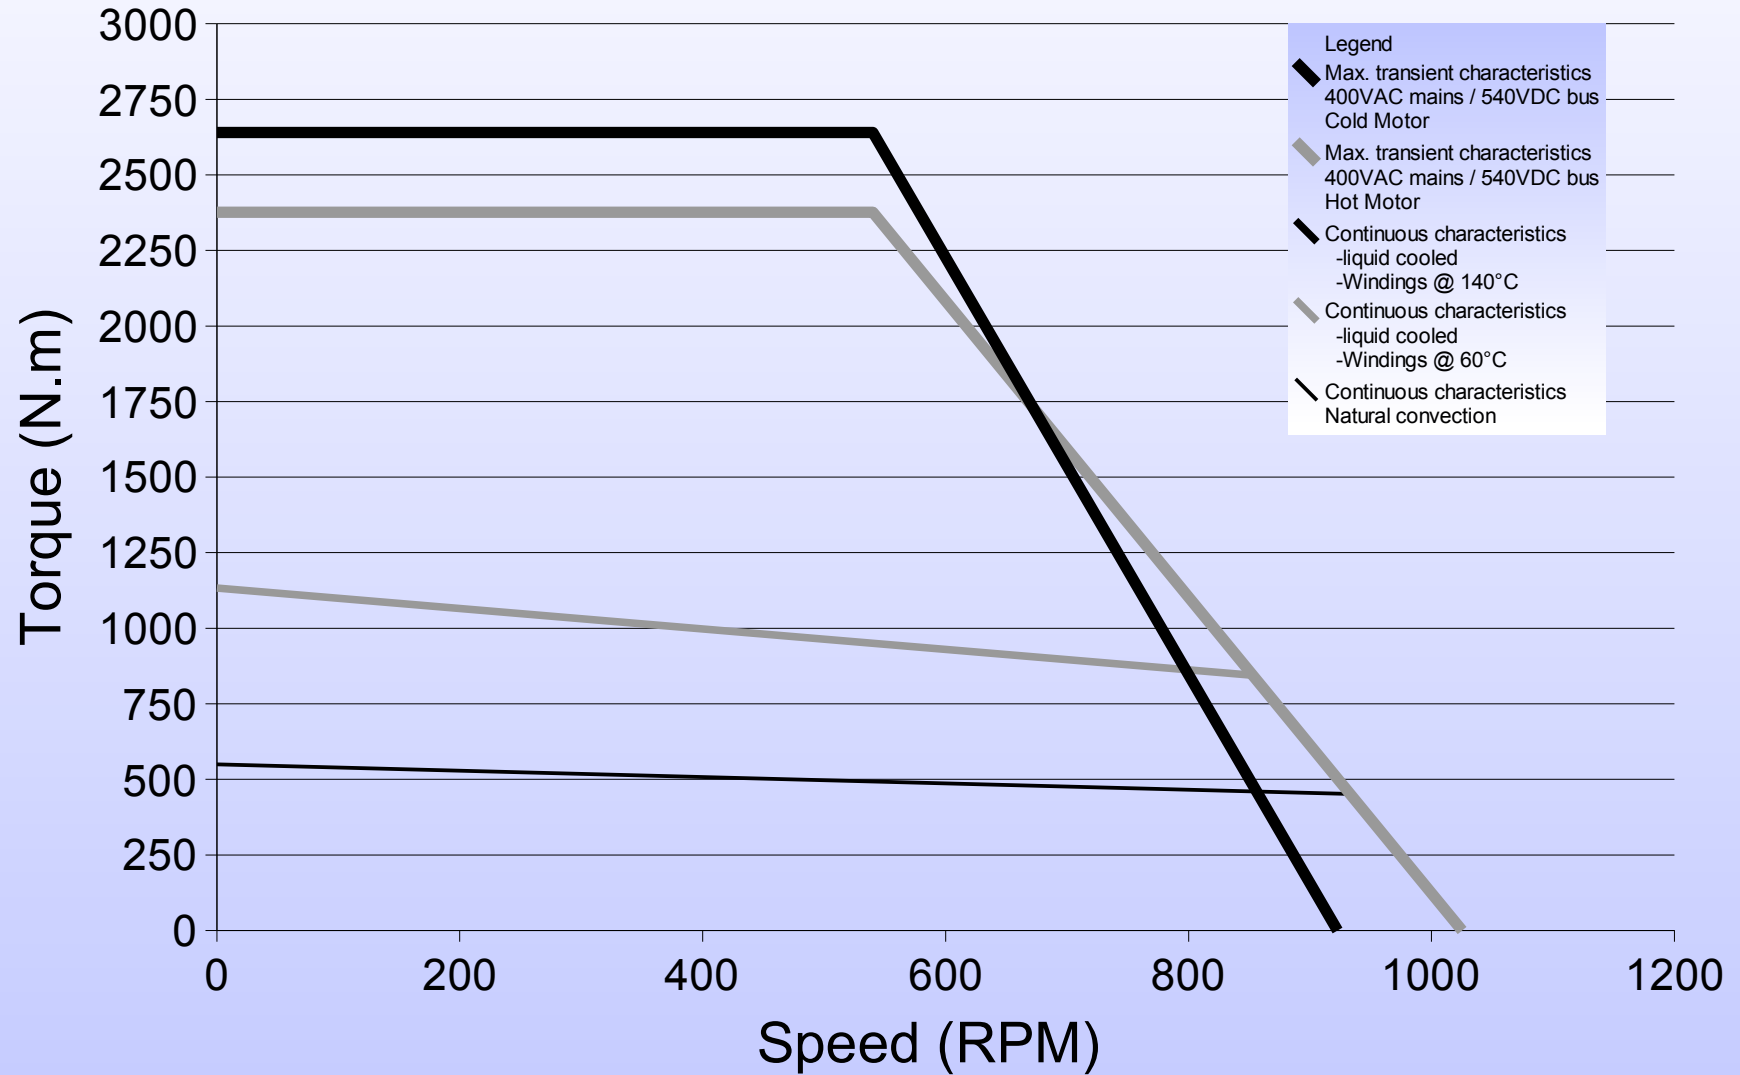

400STK2M 200rpm

Torque vs Speed Characteristics

400STK2M 800rpm

Torque vs Speed Characteristics

400STK4M 200rpm

Torque vs Speed Characteristics

400STK4M 800rpm

Torque vs Speed Characteristics

400STK6M 200rpm

Torque vs Speed Characteristics

400STK6M 800rpm

Torque vs Speed Characteristics

400STK8M 200rpm

Torque vs Speed Characteristics