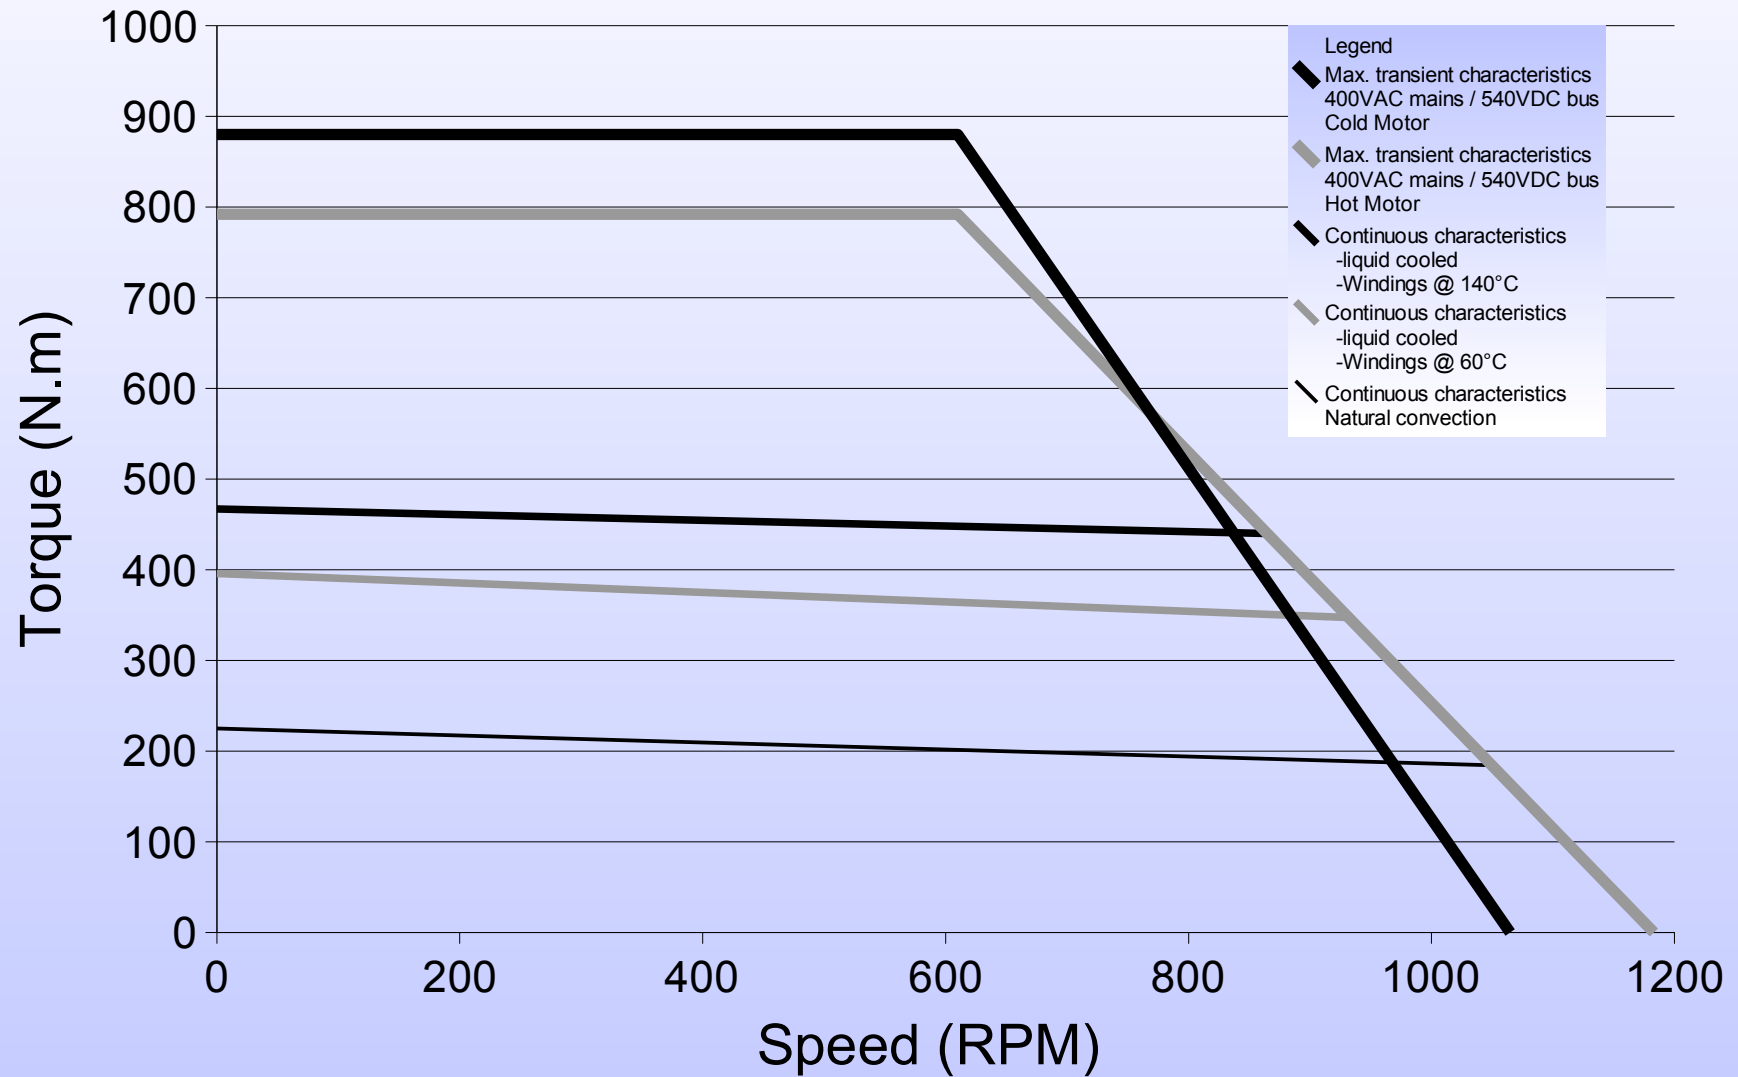

400STK2M 200rpm

Torque vs Speed Characteristics

400STK2M 800rpm

Torque vs Speed Characteristics

400STK4M 200rpm

Torque vs Speed Characteristics

400STK4M 800rpm

Torque vs Speed Characteristics

400STK6M 200rpm

Torque vs Speed Characteristics

400STK6M 800rpm

Torque vs Speed Characteristics

400STK8M 200rpm

Torque vs Speed Characteristics