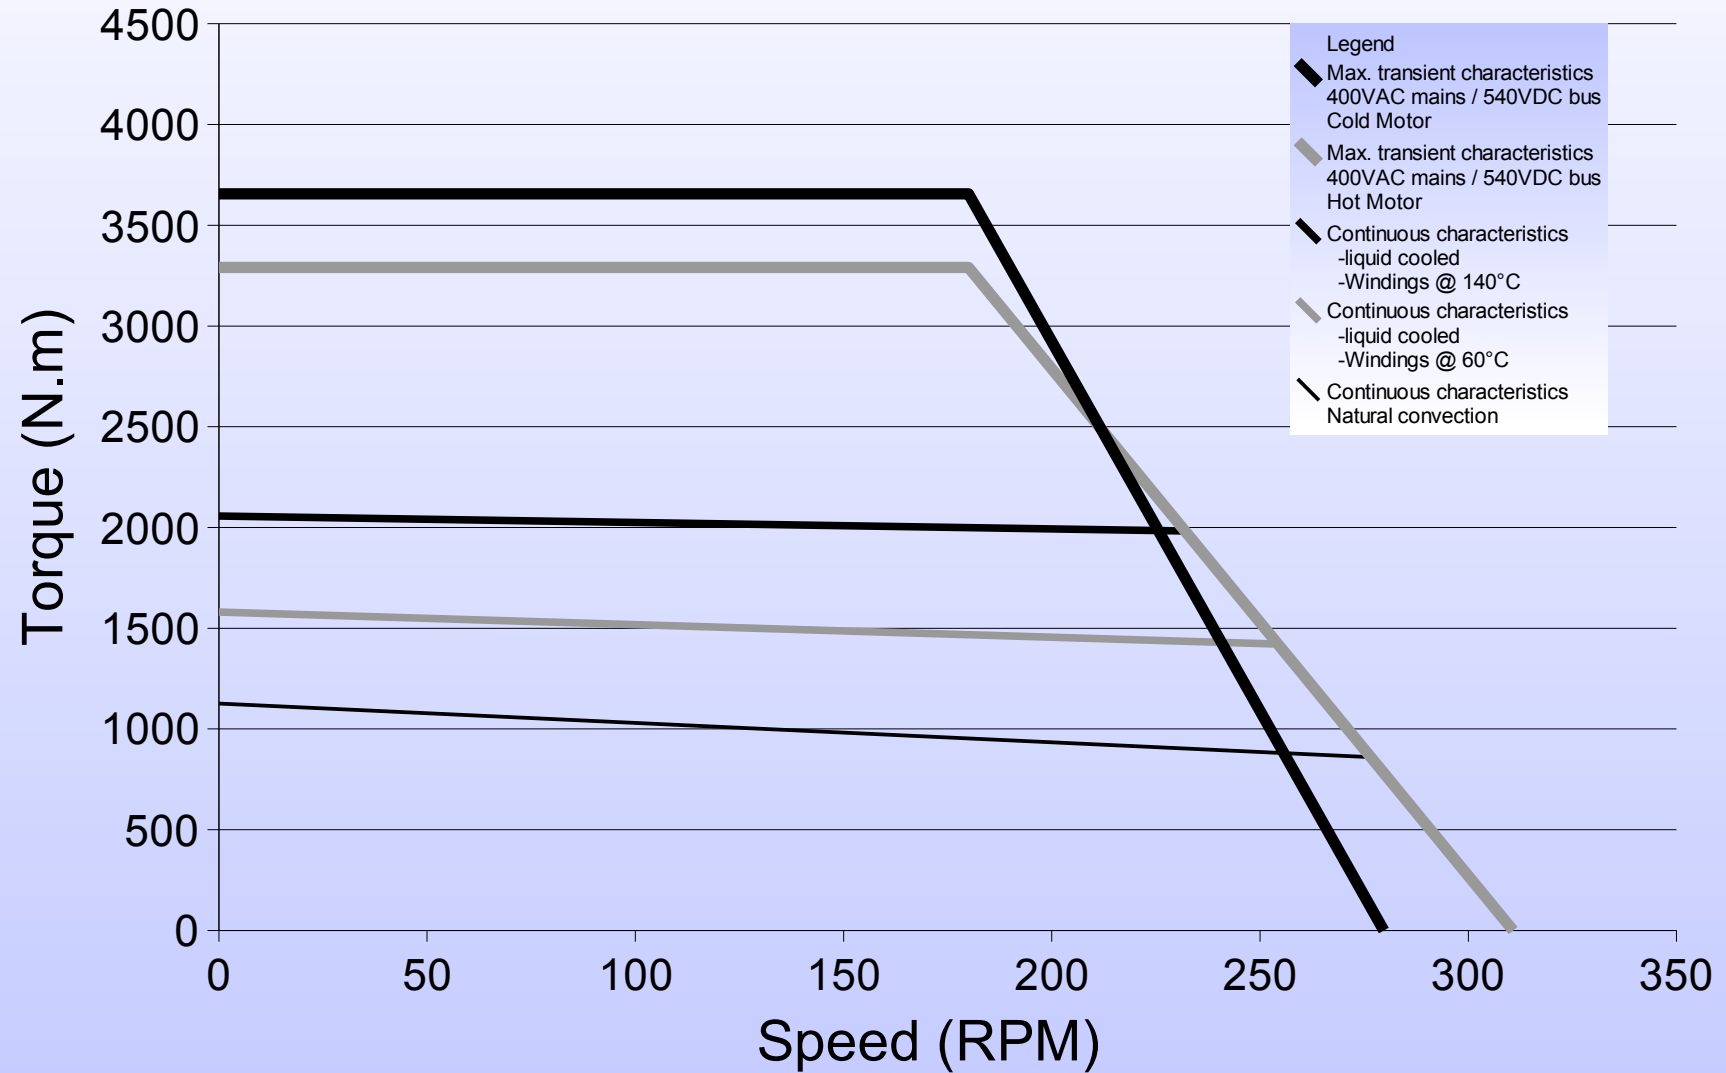

800STK1M 30rpm

Torque vs Speed Characteristics

800STK1M 250rpm

Torque vs Speed Characteristics

800STK2M 30rpm

Torque vs Speed Characteristics

800STK2M 250rpm

Torque vs Speed Characteristics

800STK3M 30rpm

Torque vs Speed Characteristics

800STK3M 250rpm

Torque vs Speed Characteristics

800STK4M 30rpm

Torque vs Speed Characteristics

800STK4M 250rpm

Torque vs Speed Characteristics

800STK6M 30rpm

Torque vs Speed Characteristics