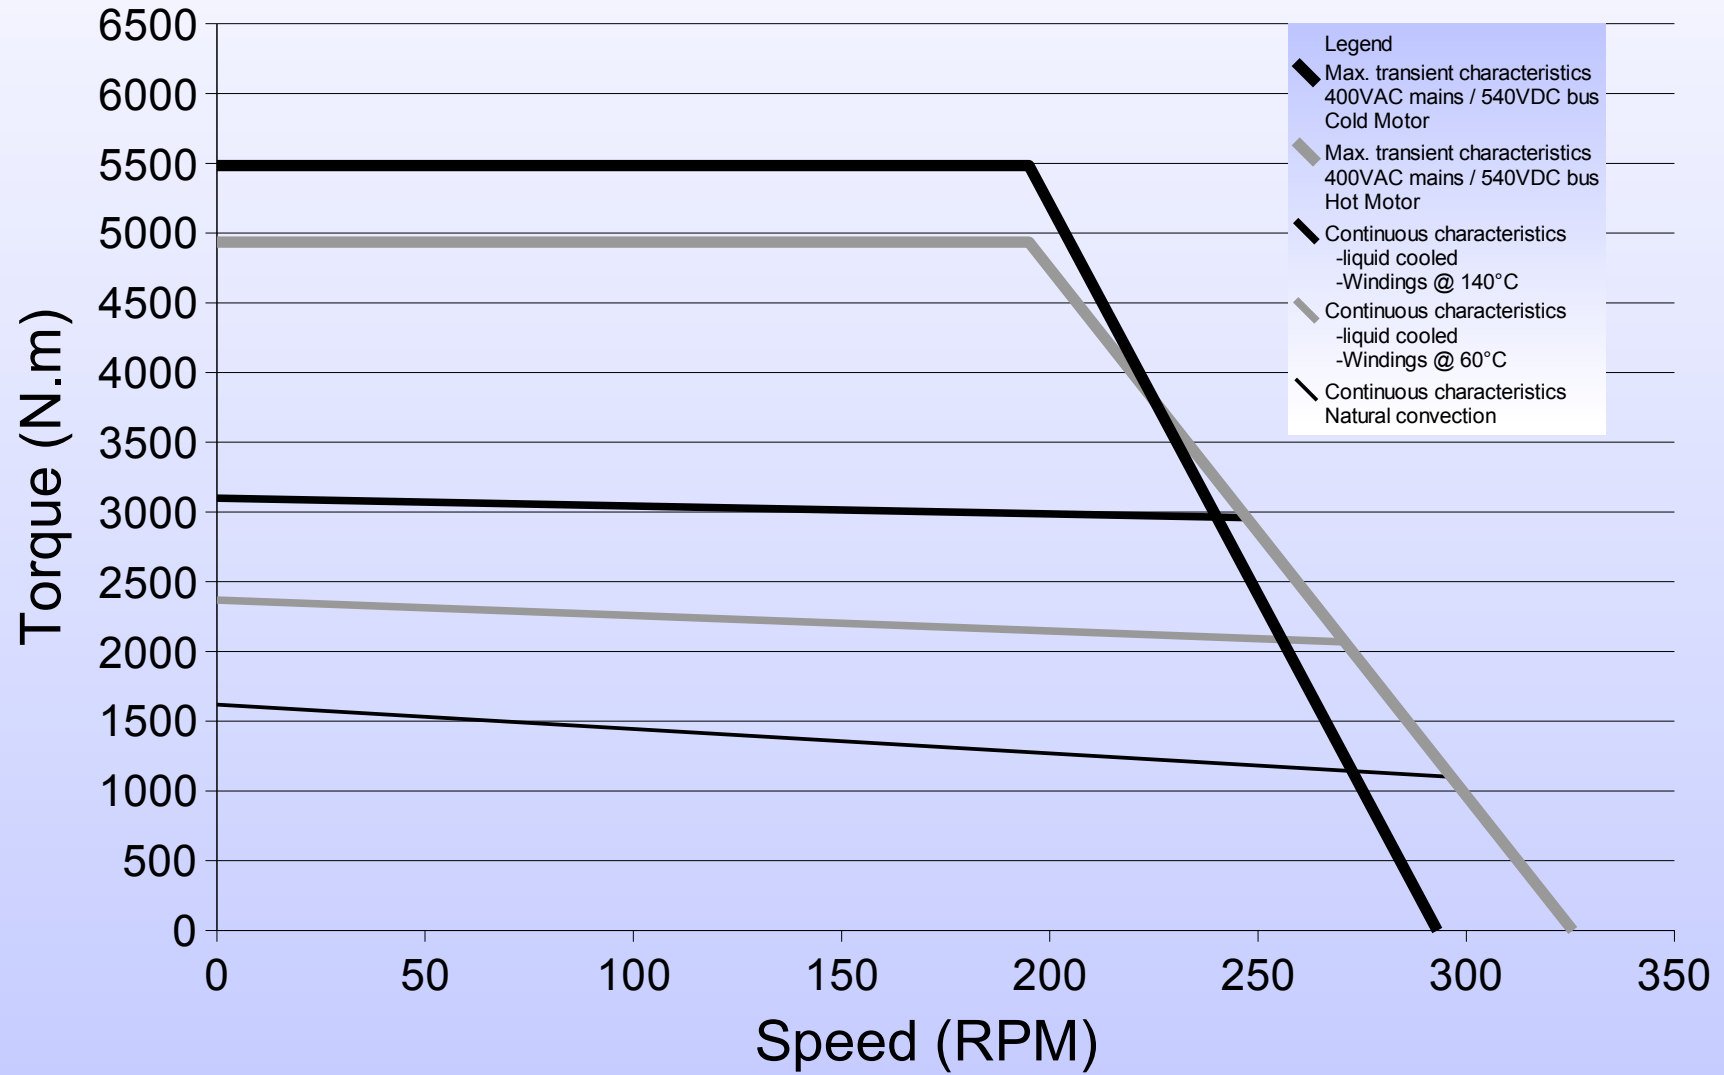

800STK1M 30rpm

Torque vs Speed Characteristics

800STK1M 250rpm

Torque vs Speed Characteristics

800STK2M 30rpm

Torque vs Speed Characteristics

800STK2M 250rpm

Torque vs Speed Characteristics

800STK3M 30rpm

Torque vs Speed Characteristics

800STK3M 250rpm

Torque vs Speed Characteristics

800STK4M 30rpm

Torque vs Speed Characteristics

800STK4M 250rpm

Torque vs Speed Characteristics

800STK6M 30rpm

Torque vs Speed Characteristics