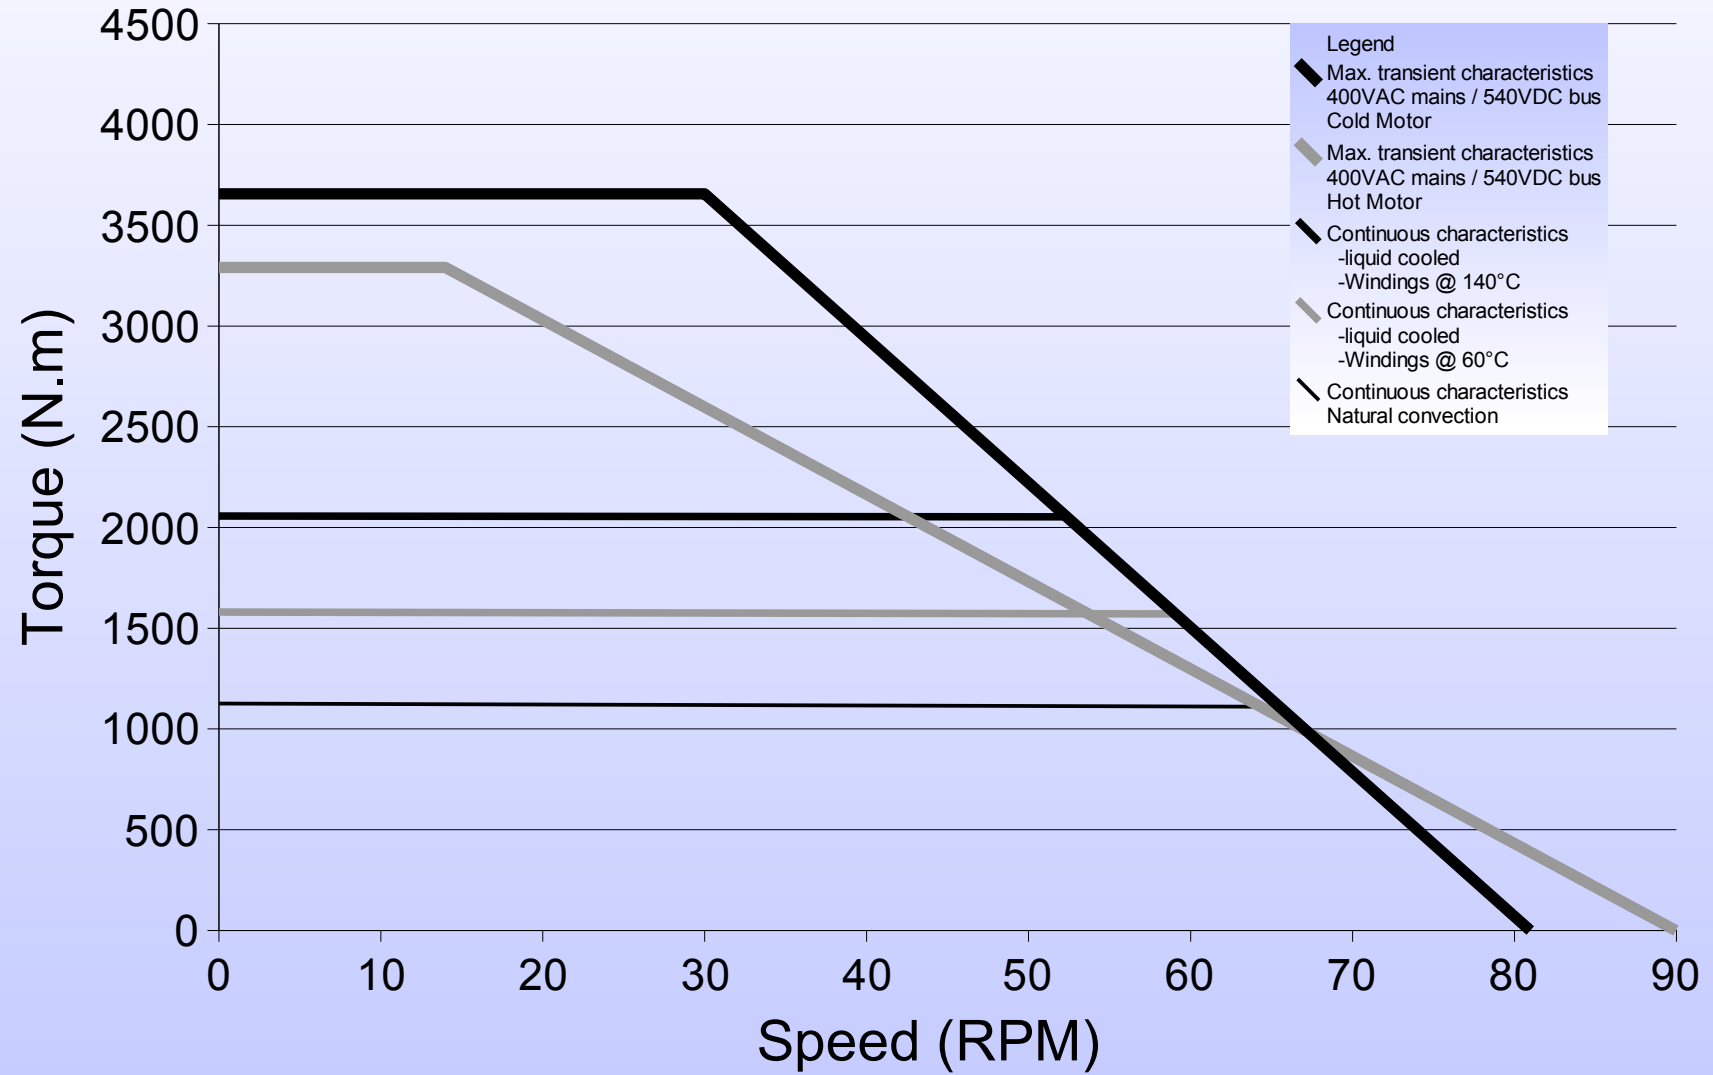

800STK1M 30rpm

Torque vs Speed Characteristics

800STK1M 250rpm

Torque vs Speed Characteristics

800STK2M 30rpm

Torque vs Speed Characteristics

800STK2M 250rpm

Torque vs Speed Characteristics

800STK3M 30rpm

Torque vs Speed Characteristics

800STK3M 250rpm

Torque vs Speed Characteristics

800STK4M 30rpm

Torque vs Speed Characteristics

800STK4M 250rpm

Torque vs Speed Characteristics

800STK6M 30rpm

Torque vs Speed Characteristics