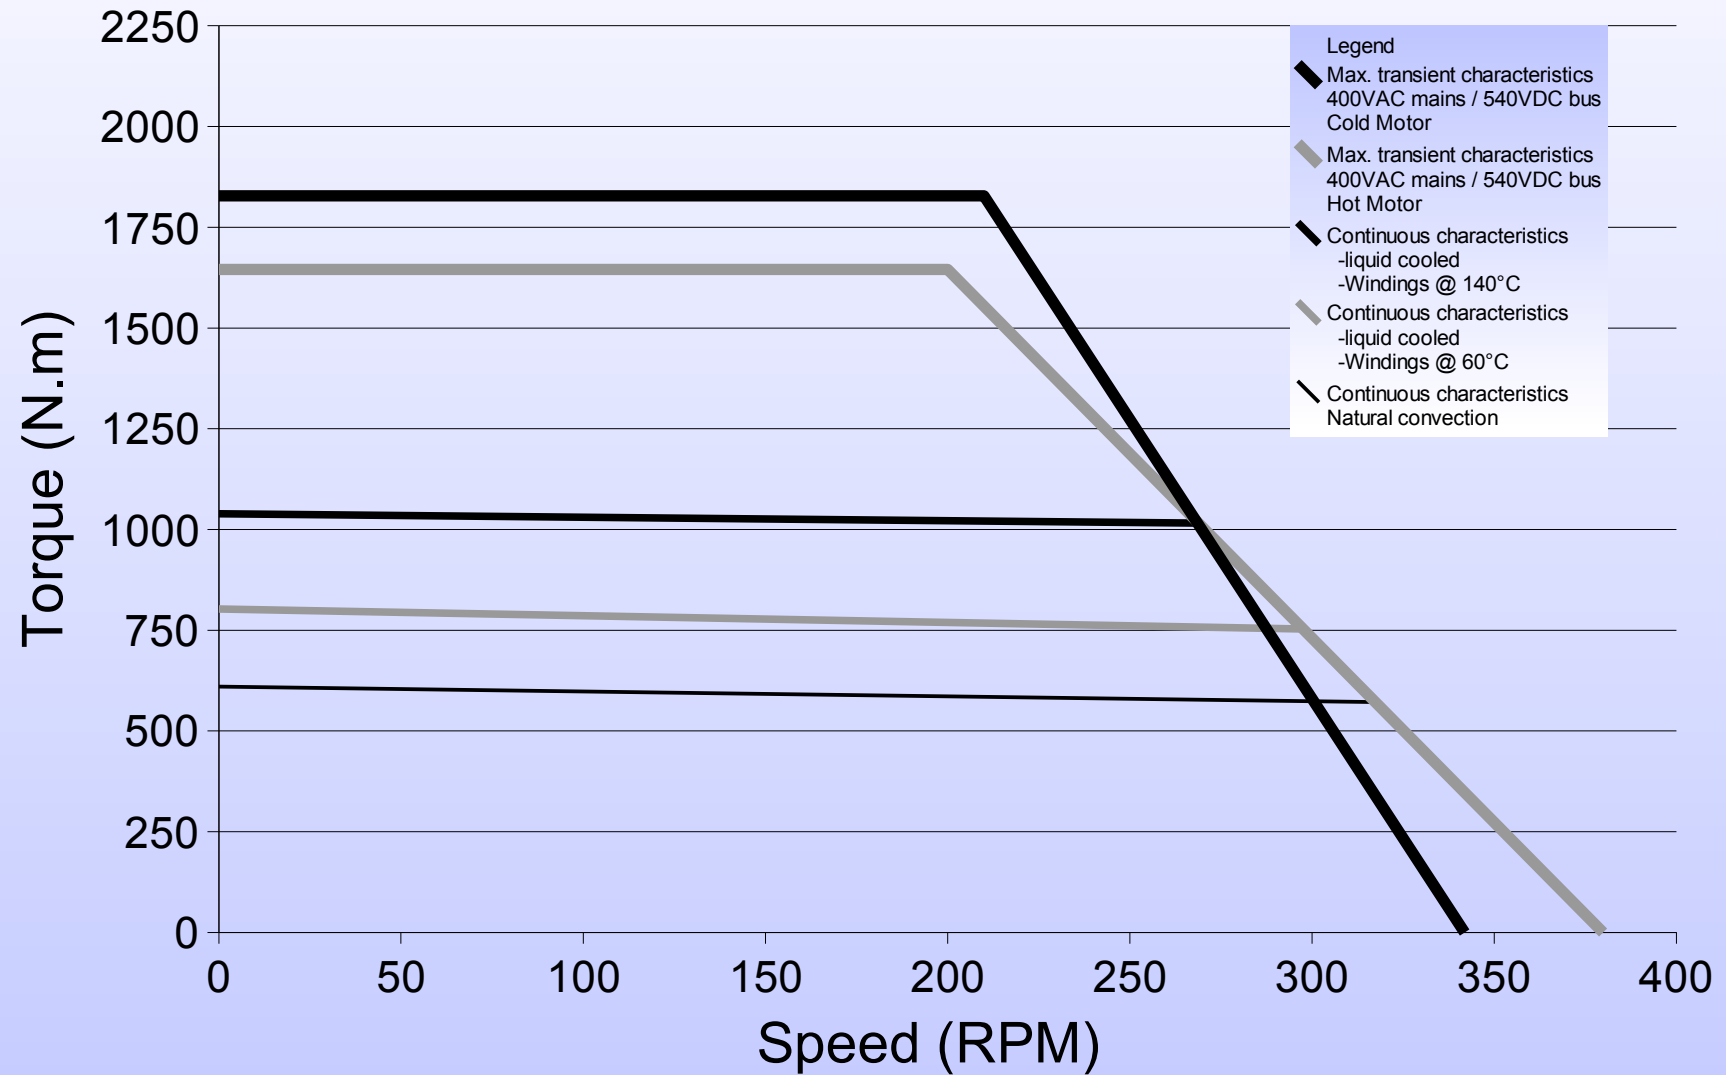

800STK1M 30rpm

Torque vs Speed Characteristics

800STK1M 250rpm

Torque vs Speed Characteristics

800STK2M 30rpm

Torque vs Speed Characteristics

800STK2M 250rpm

Torque vs Speed Characteristics

800STK3M 30rpm

Torque vs Speed Characteristics

800STK3M 250rpm

Torque vs Speed Characteristics

800STK4M 30rpm

Torque vs Speed Characteristics

800STK4M 250rpm

Torque vs Speed Characteristics

800STK6M 30rpm

Torque vs Speed Characteristics