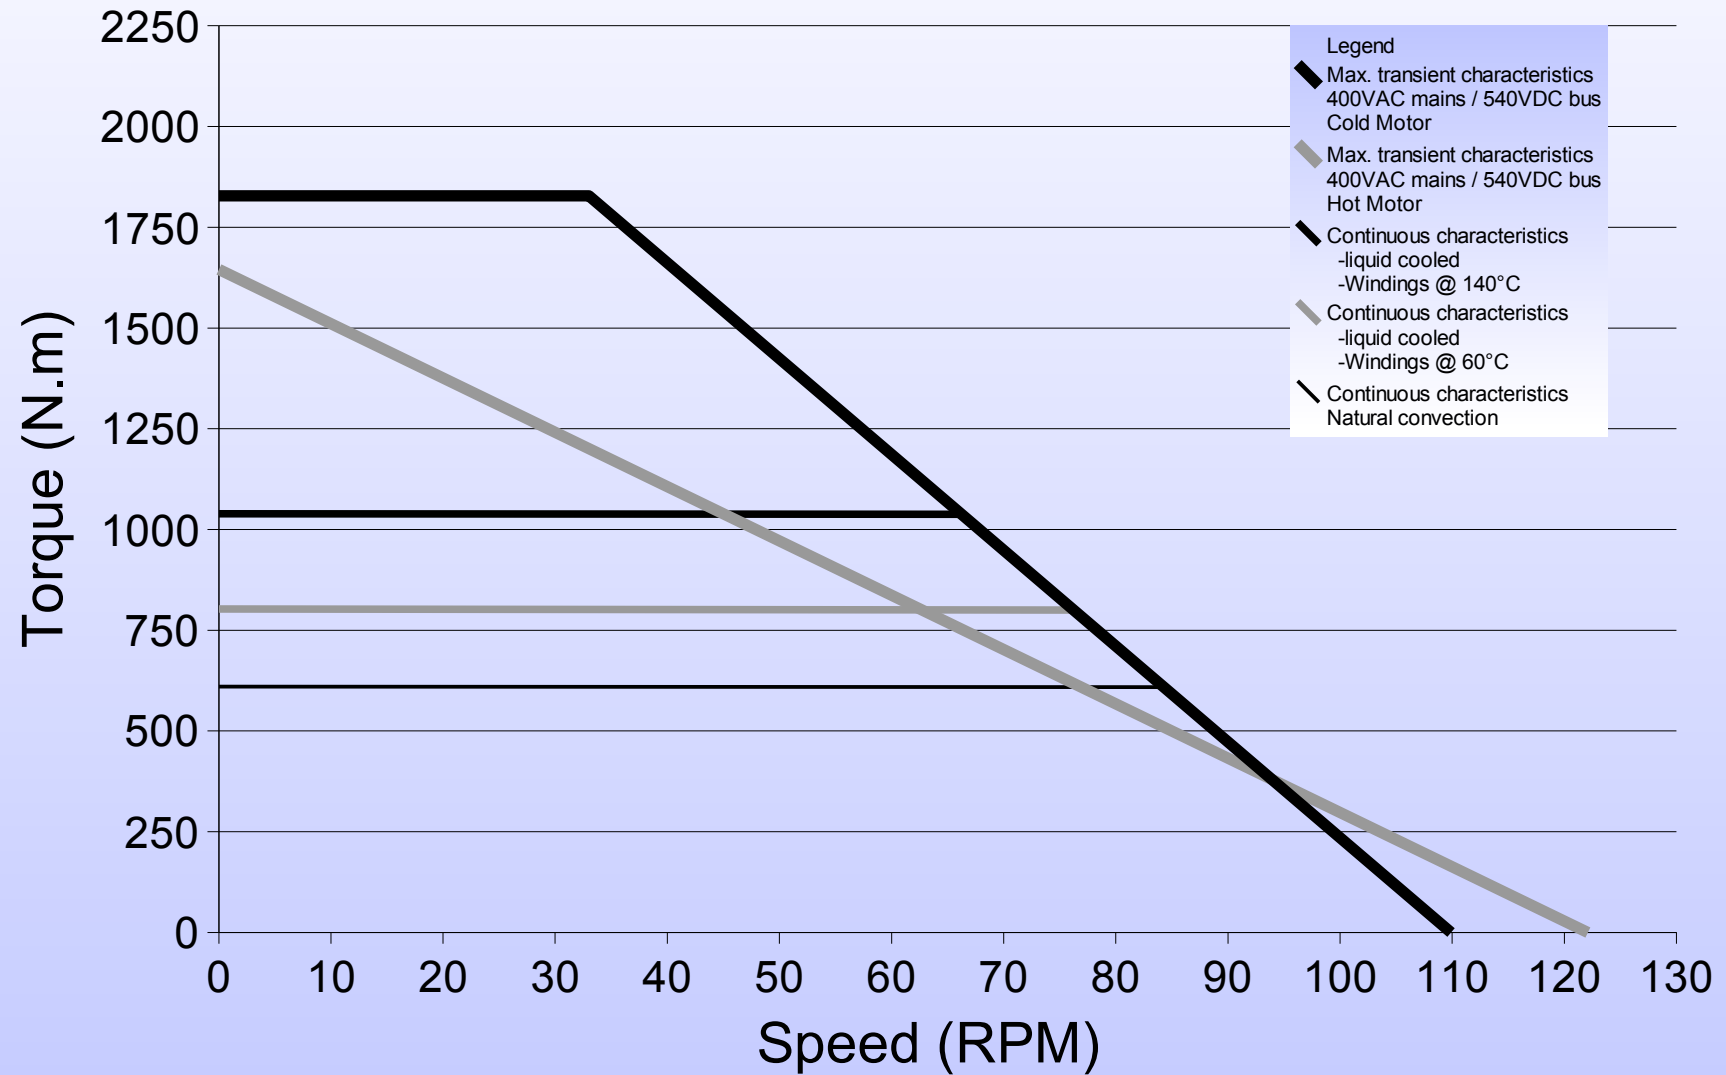

800STK1M 30rpm

Torque vs Speed Characteristics

800STK1M 250rpm

Torque vs Speed Characteristics

800STK2M 30rpm

Torque vs Speed Characteristics

800STK2M 250rpm

Torque vs Speed Characteristics

800STK3M 30rpm

Torque vs Speed Characteristics

800STK3M 250rpm

Torque vs Speed Characteristics

800STK4M 30rpm

Torque vs Speed Characteristics

800STK4M 250rpm

Torque vs Speed Characteristics

800STK6M 30rpm

Torque vs Speed Characteristics