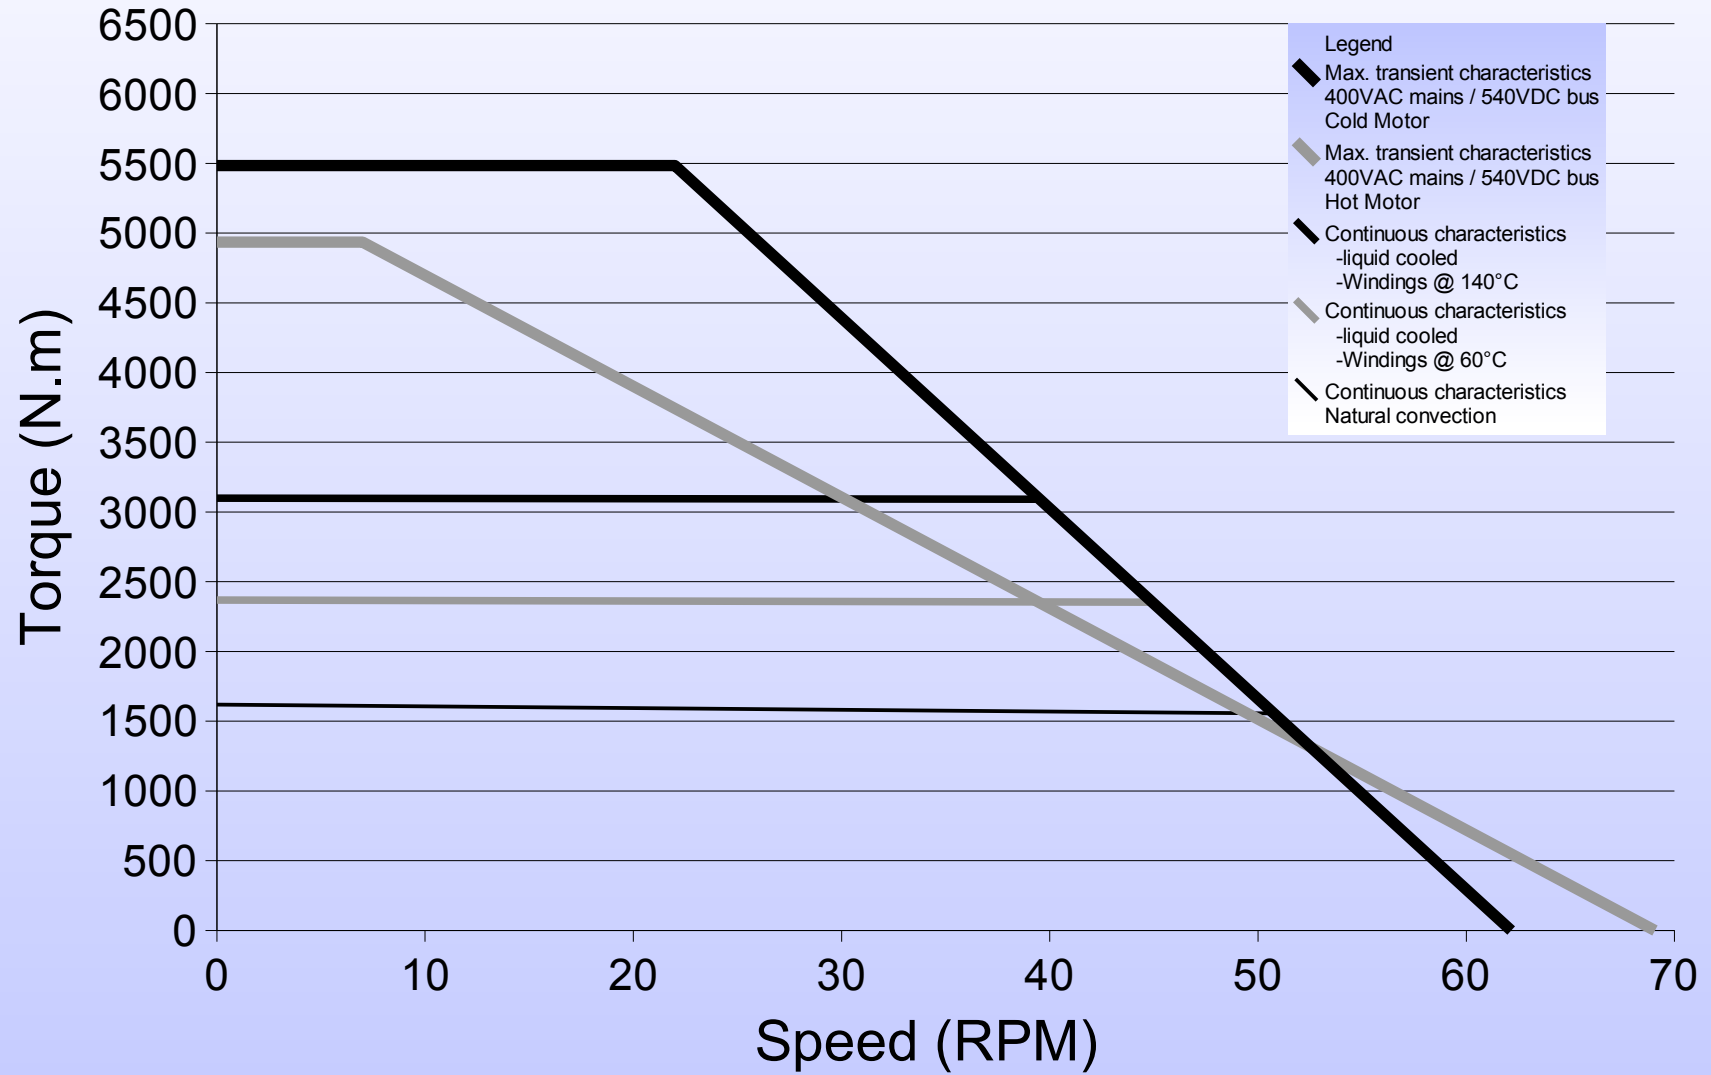

800STK1M 30rpm

Torque vs Speed Characteristics

800STK1M 250rpm

Torque vs Speed Characteristics

800STK2M 30rpm

Torque vs Speed Characteristics

800STK2M 250rpm

Torque vs Speed Characteristics

800STK3M 30rpm

Torque vs Speed Characteristics

800STK3M 250rpm

Torque vs Speed Characteristics

800STK4M 30rpm

Torque vs Speed Characteristics

800STK4M 250rpm

Torque vs Speed Characteristics

800STK6M 30rpm

Torque vs Speed Characteristics