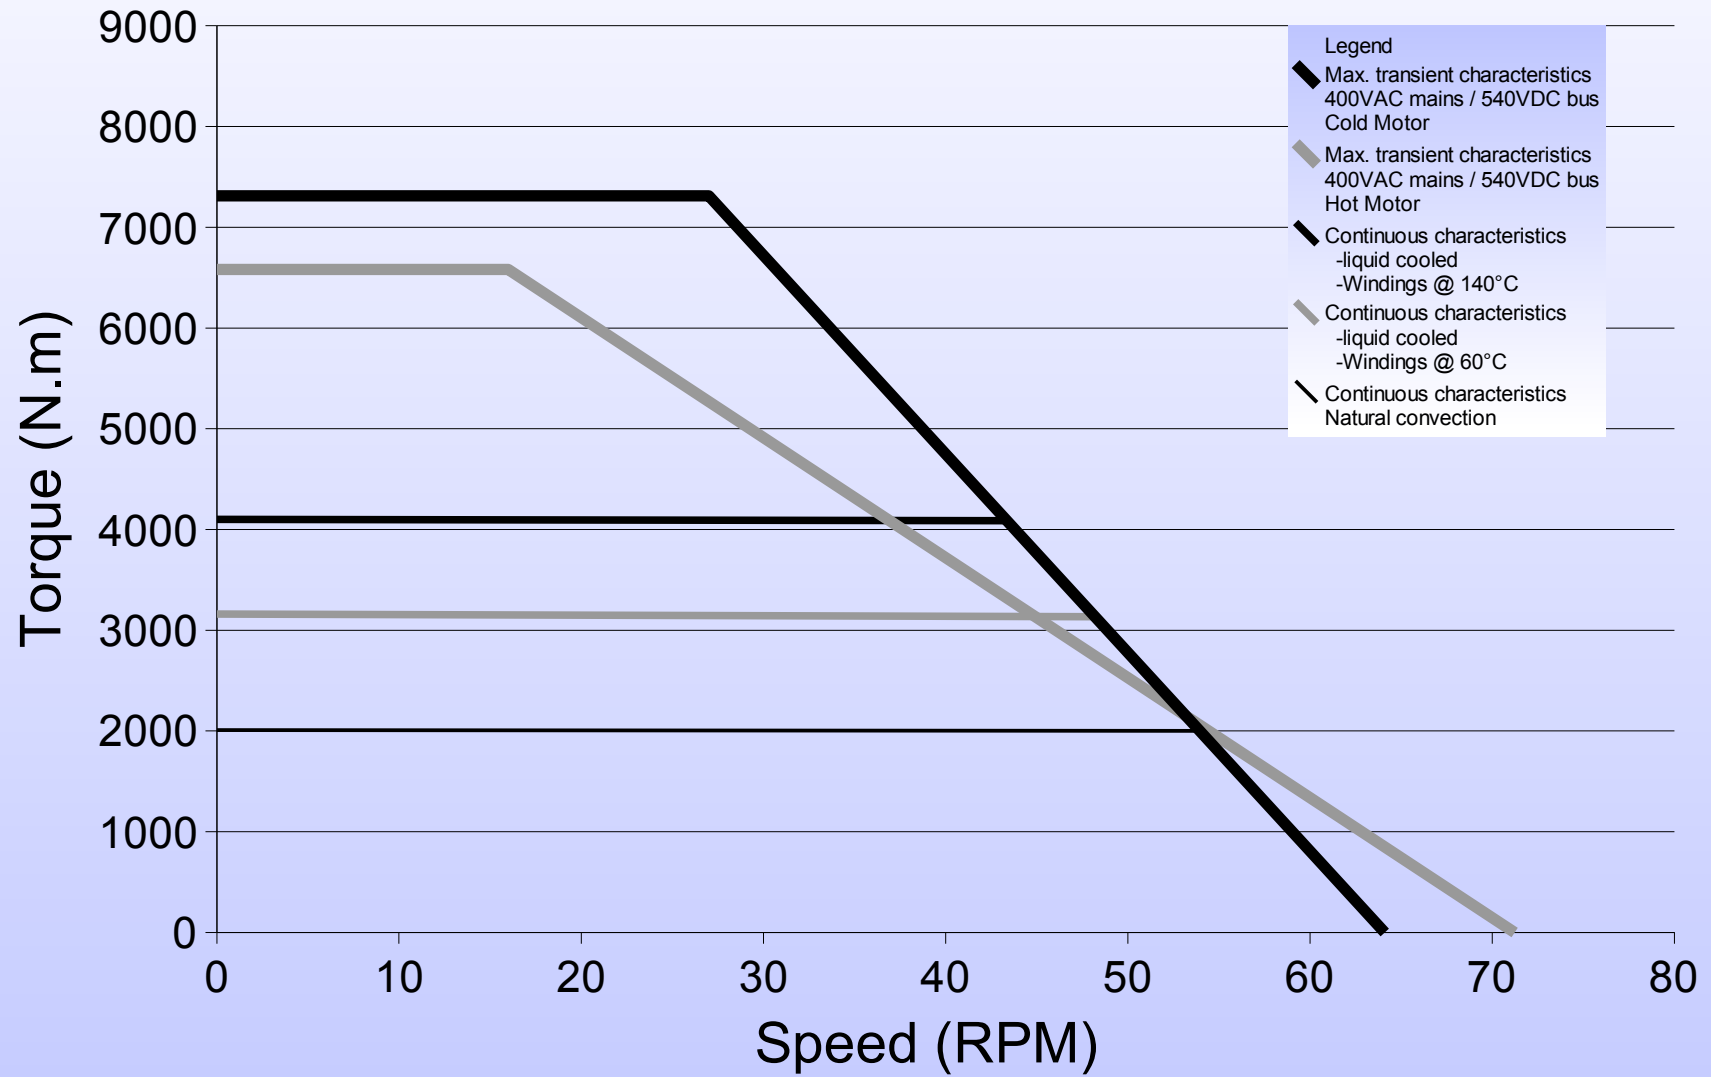

800STK3M 30rpm

Torque vs Speed Characteristics

800STK3M 250rpm

Torque vs Speed Characteristics

800STK4M 30rpm

Torque vs Speed Characteristics

800STK4M 250rpm

Torque vs Speed Characteristics

800STK6M 30rpm

Torque vs Speed Characteristics