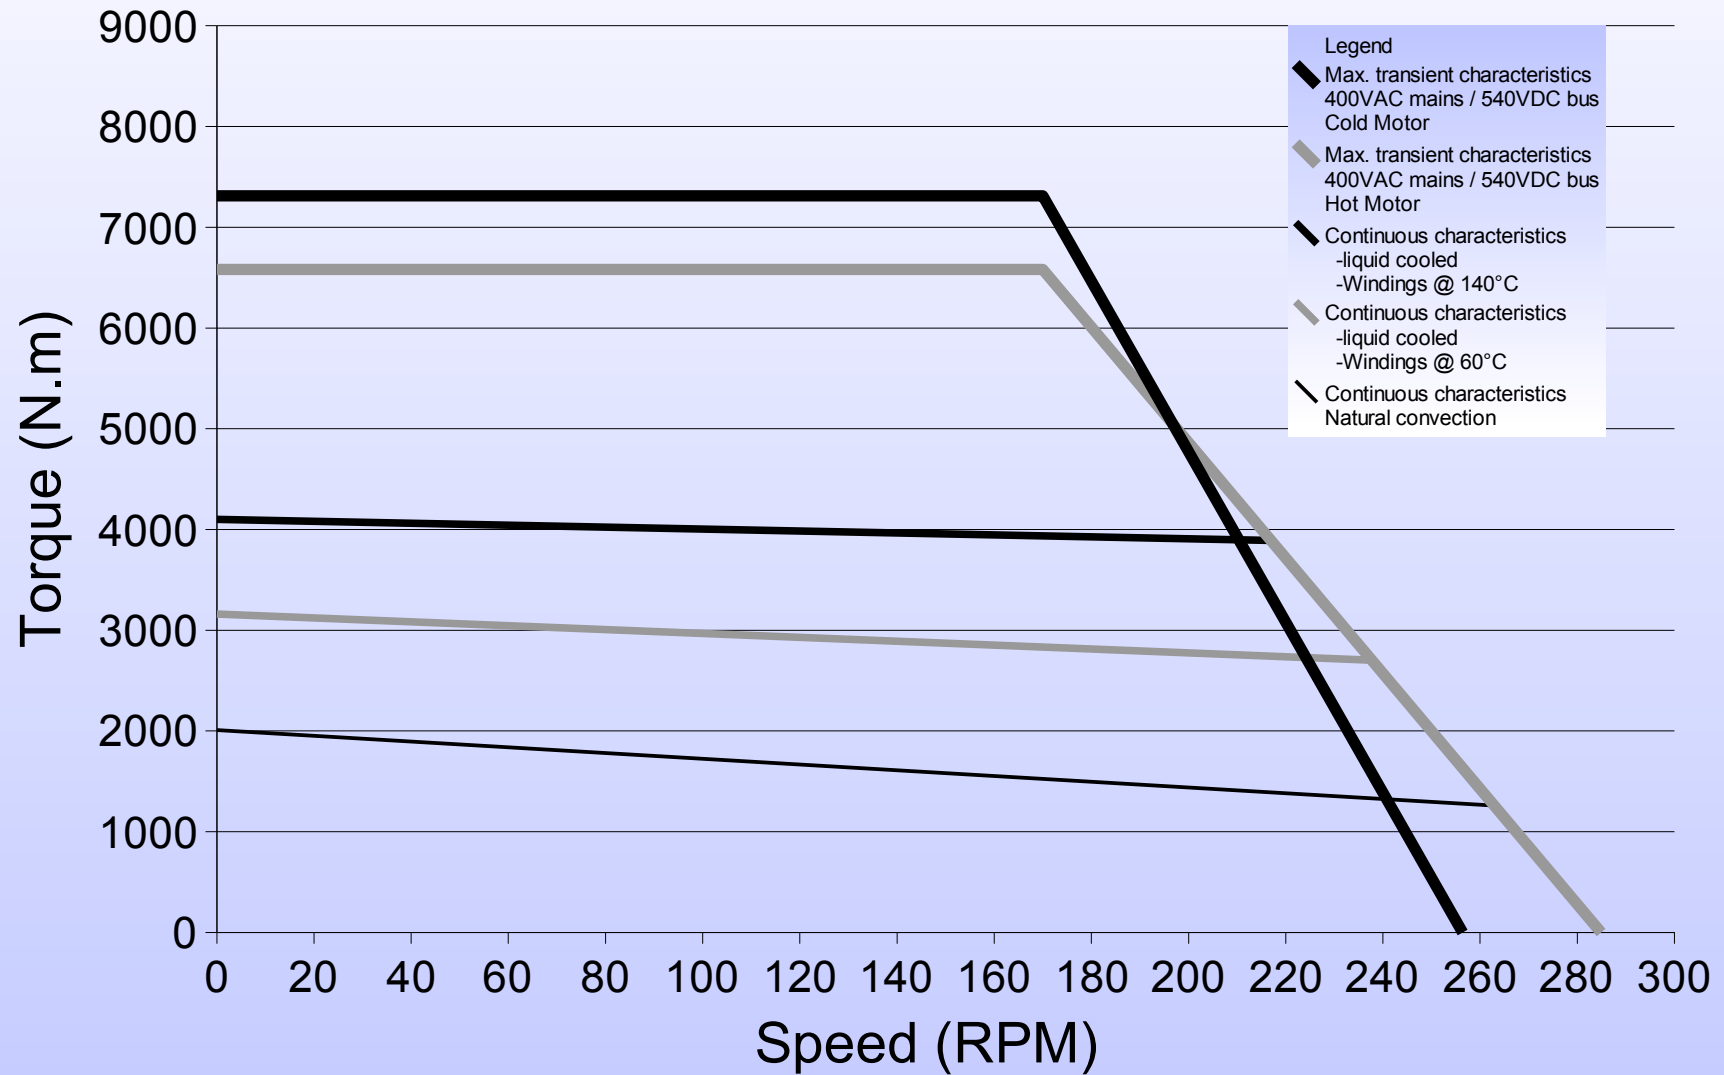

800STK1M 30rpm

Torque vs Speed Characteristics

800STK1M 250rpm

Torque vs Speed Characteristics

800STK2M 30rpm

Torque vs Speed Characteristics

800STK2M 250rpm

Torque vs Speed Characteristics

800STK3M 30rpm

Torque vs Speed Characteristics

800STK3M 250rpm

Torque vs Speed Characteristics

800STK4M 30rpm

Torque vs Speed Characteristics

800STK4M 250rpm

Torque vs Speed Characteristics

800STK6M 30rpm

Torque vs Speed Characteristics