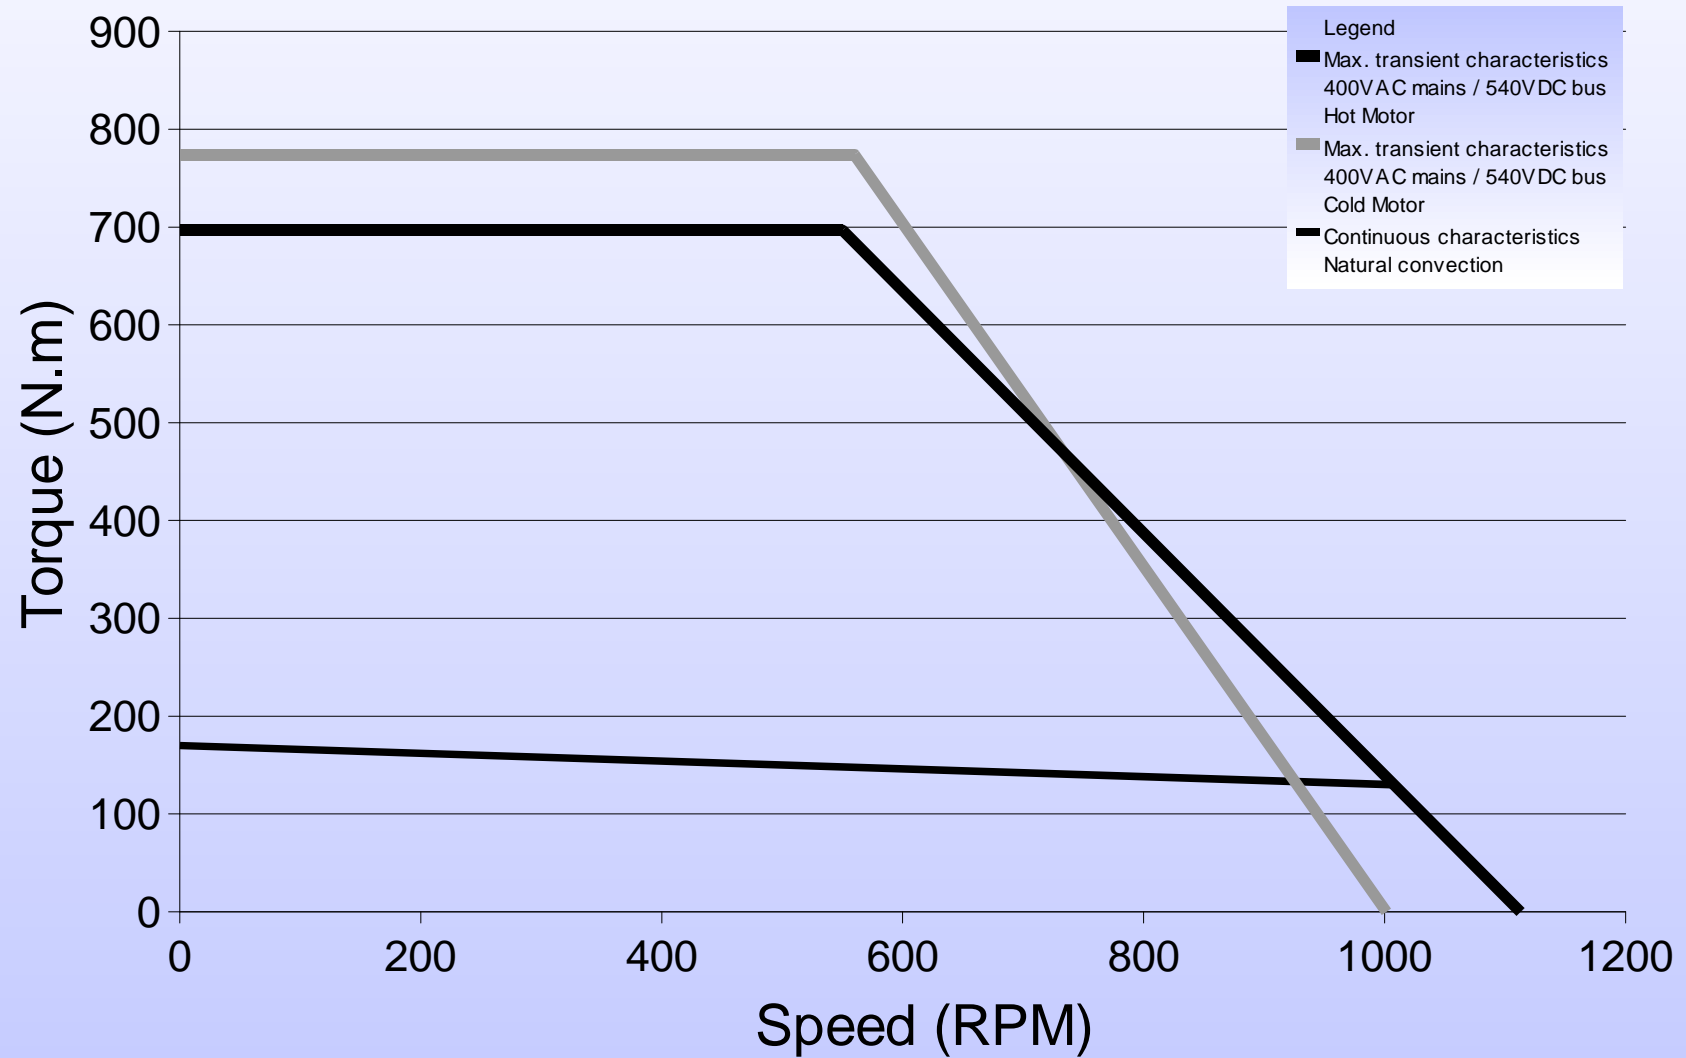

300ST1M 200rpm

Torque vs Speed Characteristics

300ST1M 800rpm

Torque vs Speed Characteristics

300ST2M 200rpm

Torque vs Speed Characteristics

300ST2M 800rpm

Torque vs Speed Characteristics

300ST3M 200rpm

Torque vs Speed Characteristics

300ST3M 800rpm

Torque vs Speed Characteristics

300ST4M 200rpm

Torque vs Speed Characteristics

300ST4M 800rpm

Torque vs Speed Characteristics

300ST5M 200rpm

Torque vs Speed Characteristics

300ST5M 800rpm

Torque vs Speed Characteristics

300ST6M 200rpm

Torque vs Speed Characteristics

300ST6M 800rpm

Torque vs Speed Characteristics