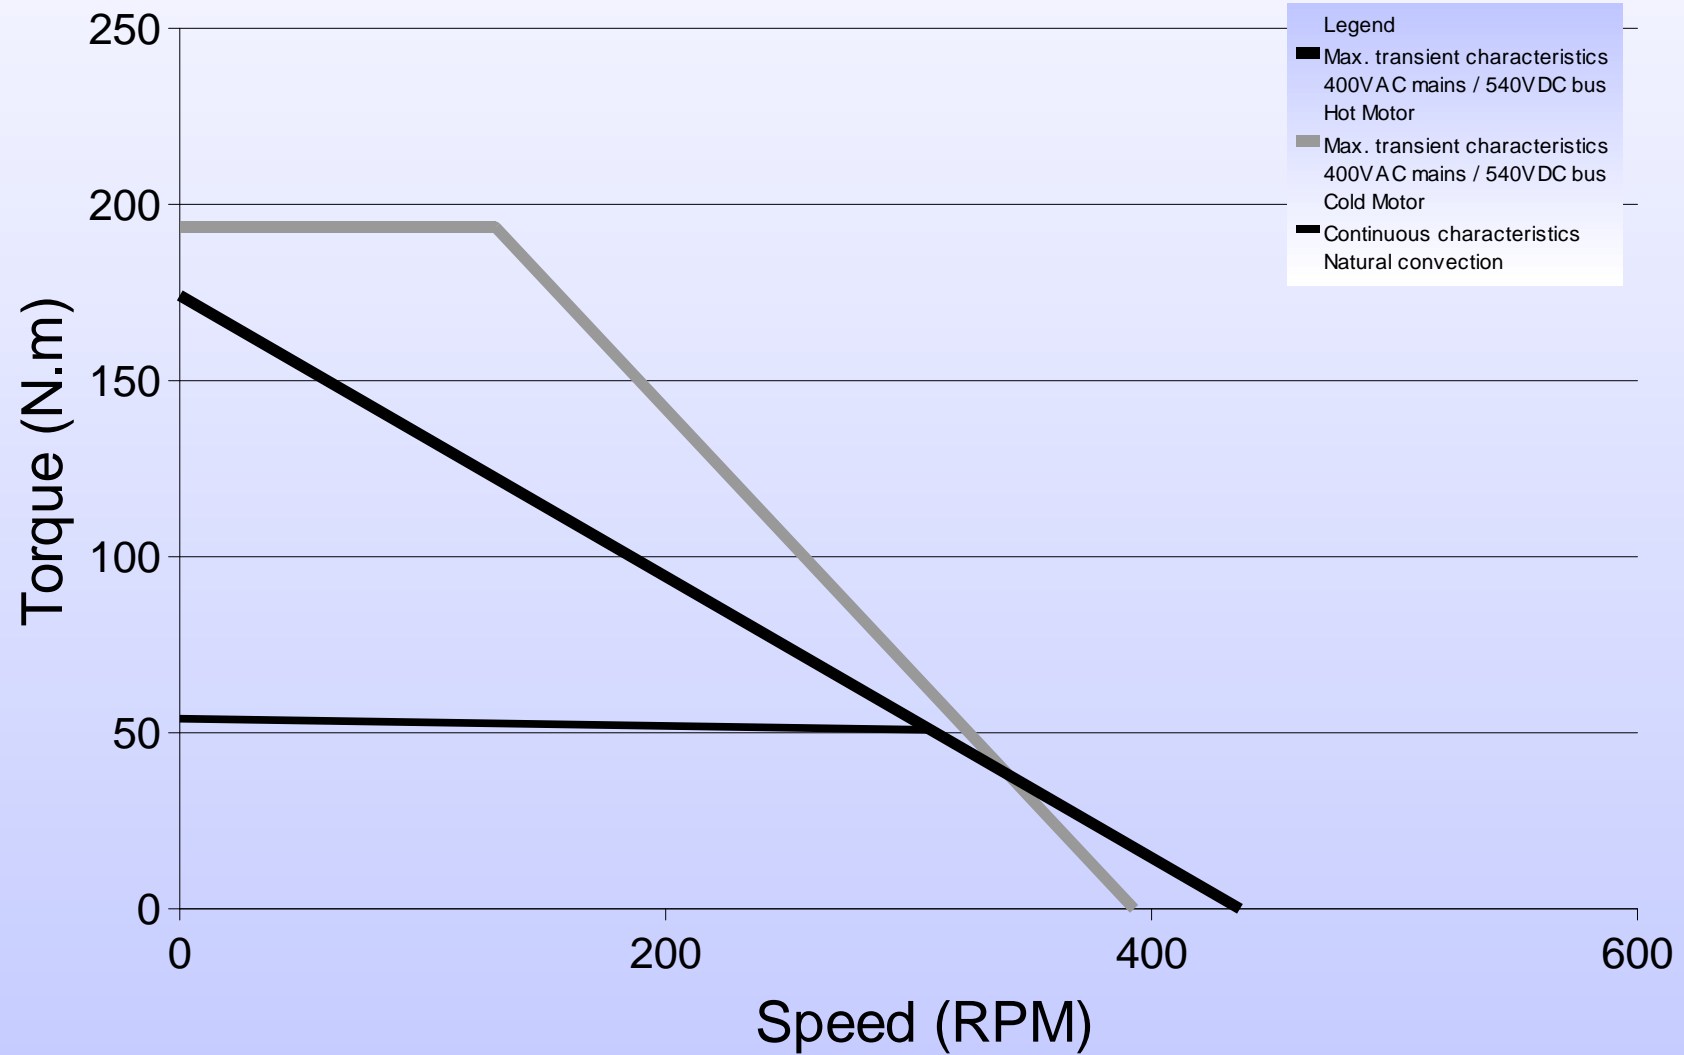

300ST1M 200rpm

Torque vs Speed Characteristics

300ST1M 800rpm

Torque vs Speed Characteristics

300ST2M 200rpm

Torque vs Speed Characteristics

300ST2M 800rpm

Torque vs Speed Characteristics

300ST3M 200rpm

Torque vs Speed Characteristics

300ST3M 800rpm

Torque vs Speed Characteristics

300ST4M 200rpm

Torque vs Speed Characteristics

300ST4M 800rpm

Torque vs Speed Characteristics

300ST5M 200rpm

Torque vs Speed Characteristics

300ST5M 800rpm

Torque vs Speed Characteristics

300ST6M 200rpm

Torque vs Speed Characteristics

300ST6M 800rpm

Torque vs Speed Characteristics