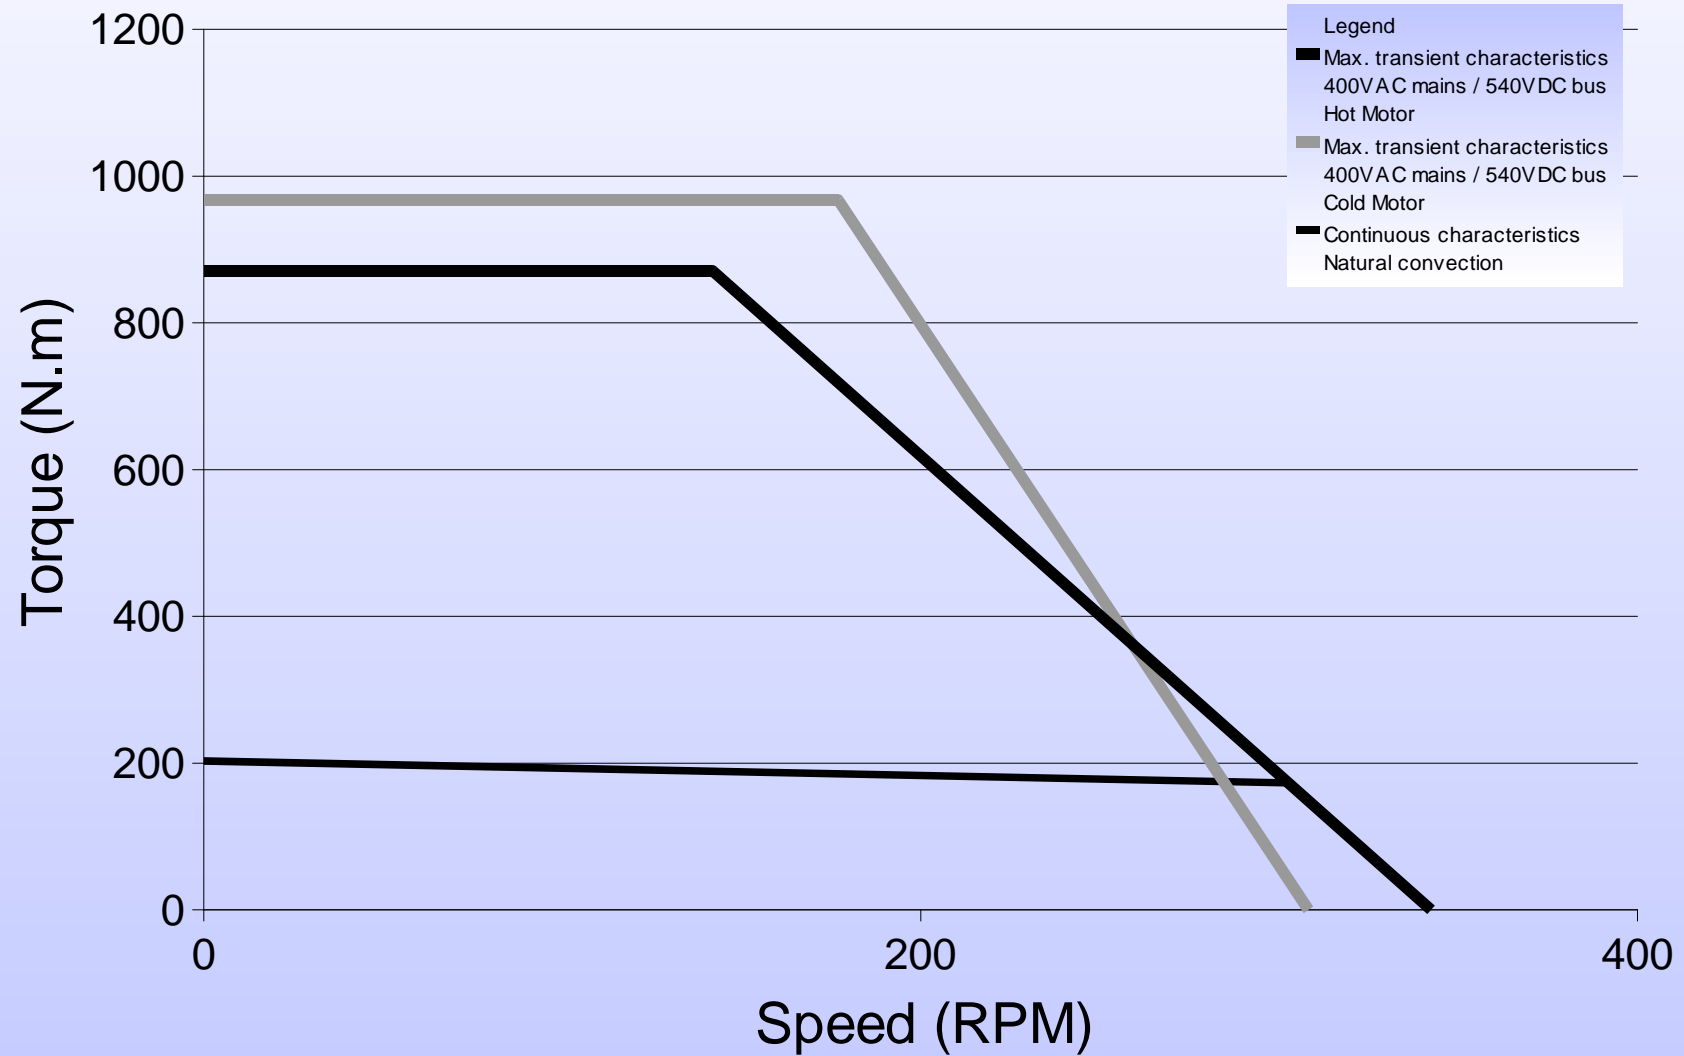

300ST1M 200rpm

Torque vs Speed Characteristics

300ST1M 800rpm

Torque vs Speed Characteristics

300ST2M 200rpm

Torque vs Speed Characteristics

300ST2M 800rpm

Torque vs Speed Characteristics

300ST3M 200rpm

Torque vs Speed Characteristics

300ST3M 800rpm

Torque vs Speed Characteristics

300ST4M 200rpm

Torque vs Speed Characteristics

300ST4M 800rpm

Torque vs Speed Characteristics

300ST5M 200rpm

Torque vs Speed Characteristics

300ST5M 800rpm

Torque vs Speed Characteristics

300ST6M 200rpm

Torque vs Speed Characteristics

300ST6M 800rpm

Torque vs Speed Characteristics