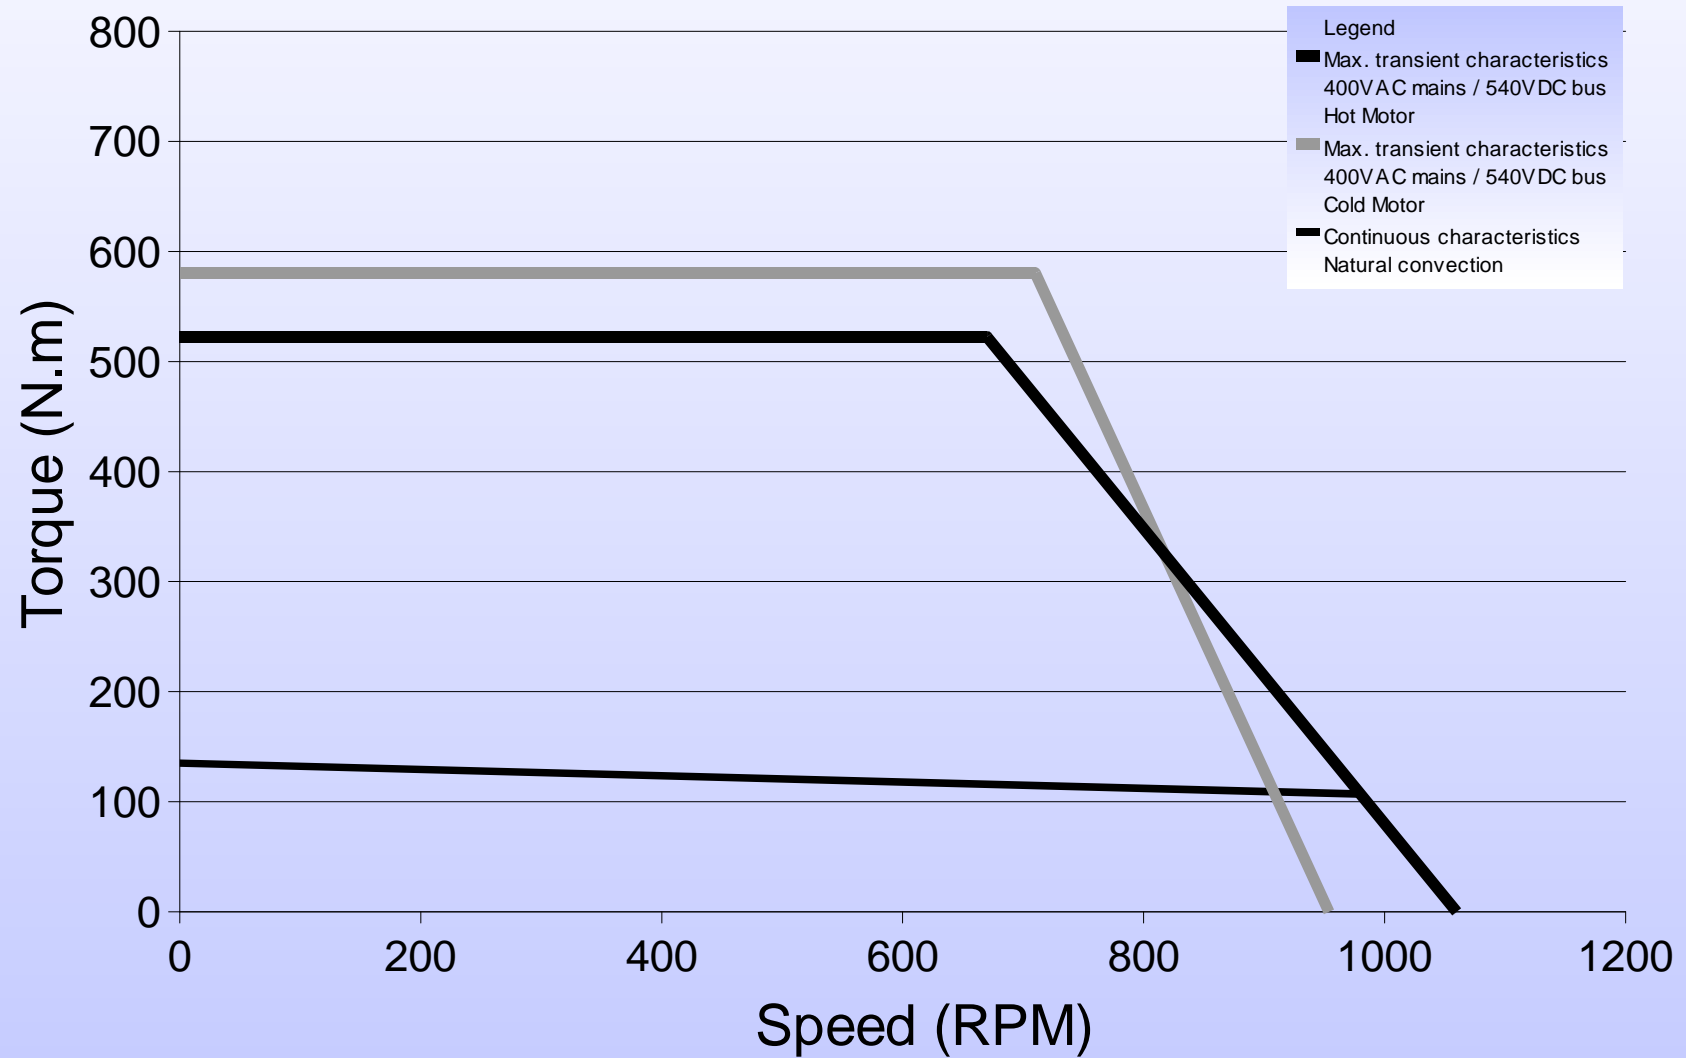

300ST1M 200rpm

Torque vs Speed Characteristics

300ST1M 800rpm

Torque vs Speed Characteristics

300ST2M 200rpm

Torque vs Speed Characteristics

300ST2M 800rpm

Torque vs Speed Characteristics

300ST3M 200rpm

Torque vs Speed Characteristics

300ST3M 800rpm

Torque vs Speed Characteristics

300ST4M 200rpm

Torque vs Speed Characteristics

300ST4M 800rpm

Torque vs Speed Characteristics

300ST5M 200rpm

Torque vs Speed Characteristics

300ST5M 800rpm

Torque vs Speed Characteristics

300ST6M 200rpm

Torque vs Speed Characteristics

300ST6M 800rpm

Torque vs Speed Characteristics