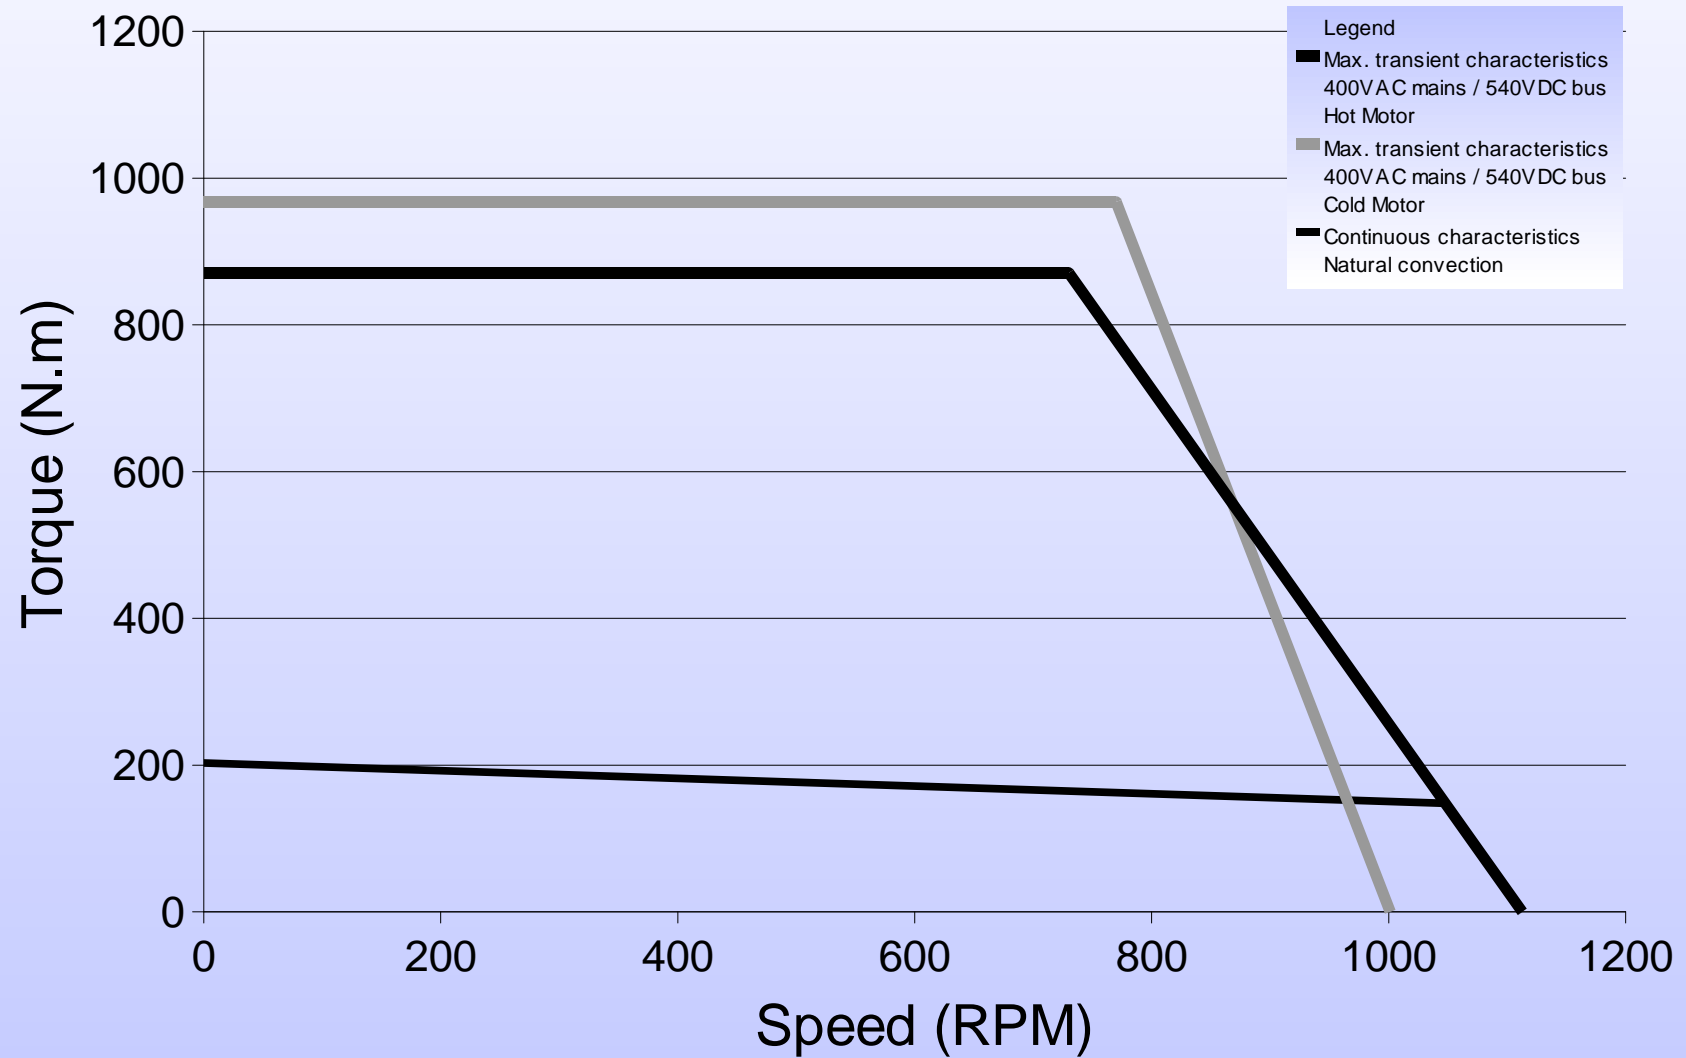

300ST1M 200rpm

Torque vs Speed Characteristics

300ST1M 800rpm

Torque vs Speed Characteristics

300ST2M 200rpm

Torque vs Speed Characteristics

300ST2M 800rpm

Torque vs Speed Characteristics

300ST3M 200rpm

Torque vs Speed Characteristics

300ST3M 800rpm

Torque vs Speed Characteristics

300ST4M 200rpm

Torque vs Speed Characteristics

300ST4M 800rpm

Torque vs Speed Characteristics

300ST5M 200rpm

Torque vs Speed Characteristics

300ST5M 800rpm

Torque vs Speed Characteristics

300ST6M 200rpm

Torque vs Speed Characteristics

300ST6M 800rpm

Torque vs Speed Characteristics