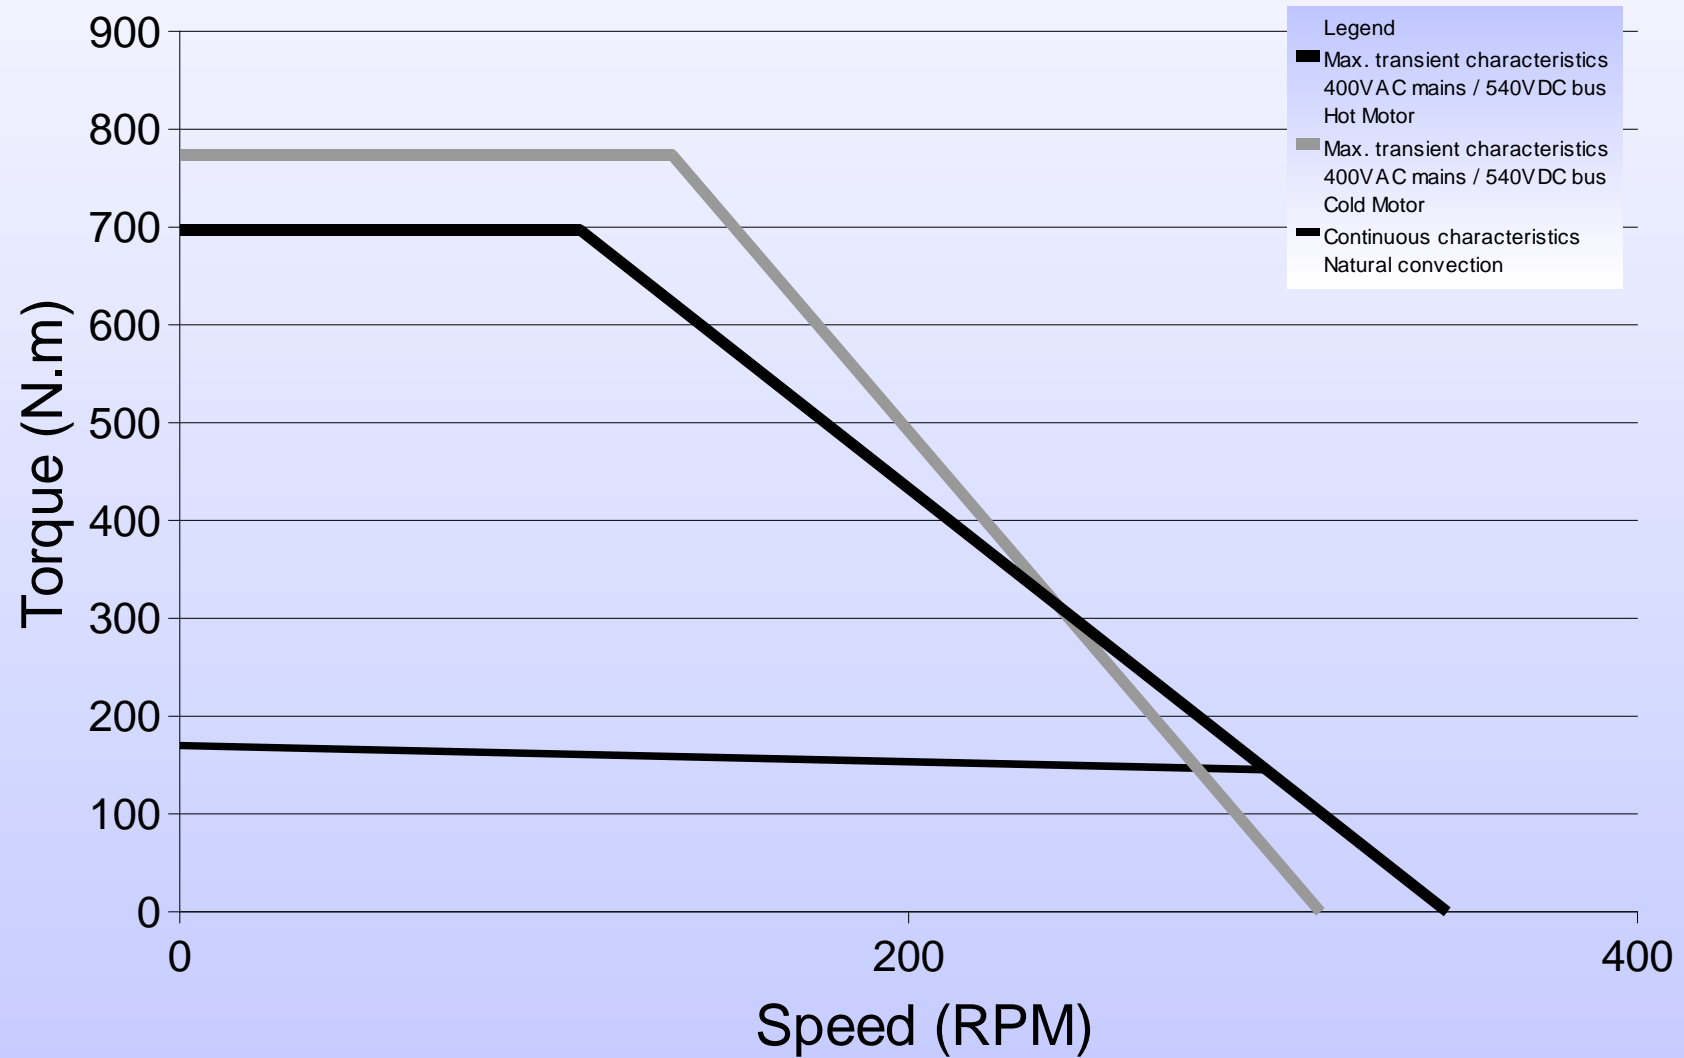

300ST1M 200rpm

Torque vs Speed Characteristics

300ST1M 800rpm

Torque vs Speed Characteristics

300ST2M 200rpm

Torque vs Speed Characteristics

300ST2M 800rpm

Torque vs Speed Characteristics

300ST3M 200rpm

Torque vs Speed Characteristics

300ST3M 800rpm

Torque vs Speed Characteristics

300ST4M 200rpm

Torque vs Speed Characteristics

300ST4M 800rpm

Torque vs Speed Characteristics

300ST5M 200rpm

Torque vs Speed Characteristics

300ST5M 800rpm

Torque vs Speed Characteristics

300ST6M 200rpm

Torque vs Speed Characteristics

300ST6M 800rpm

Torque vs Speed Characteristics