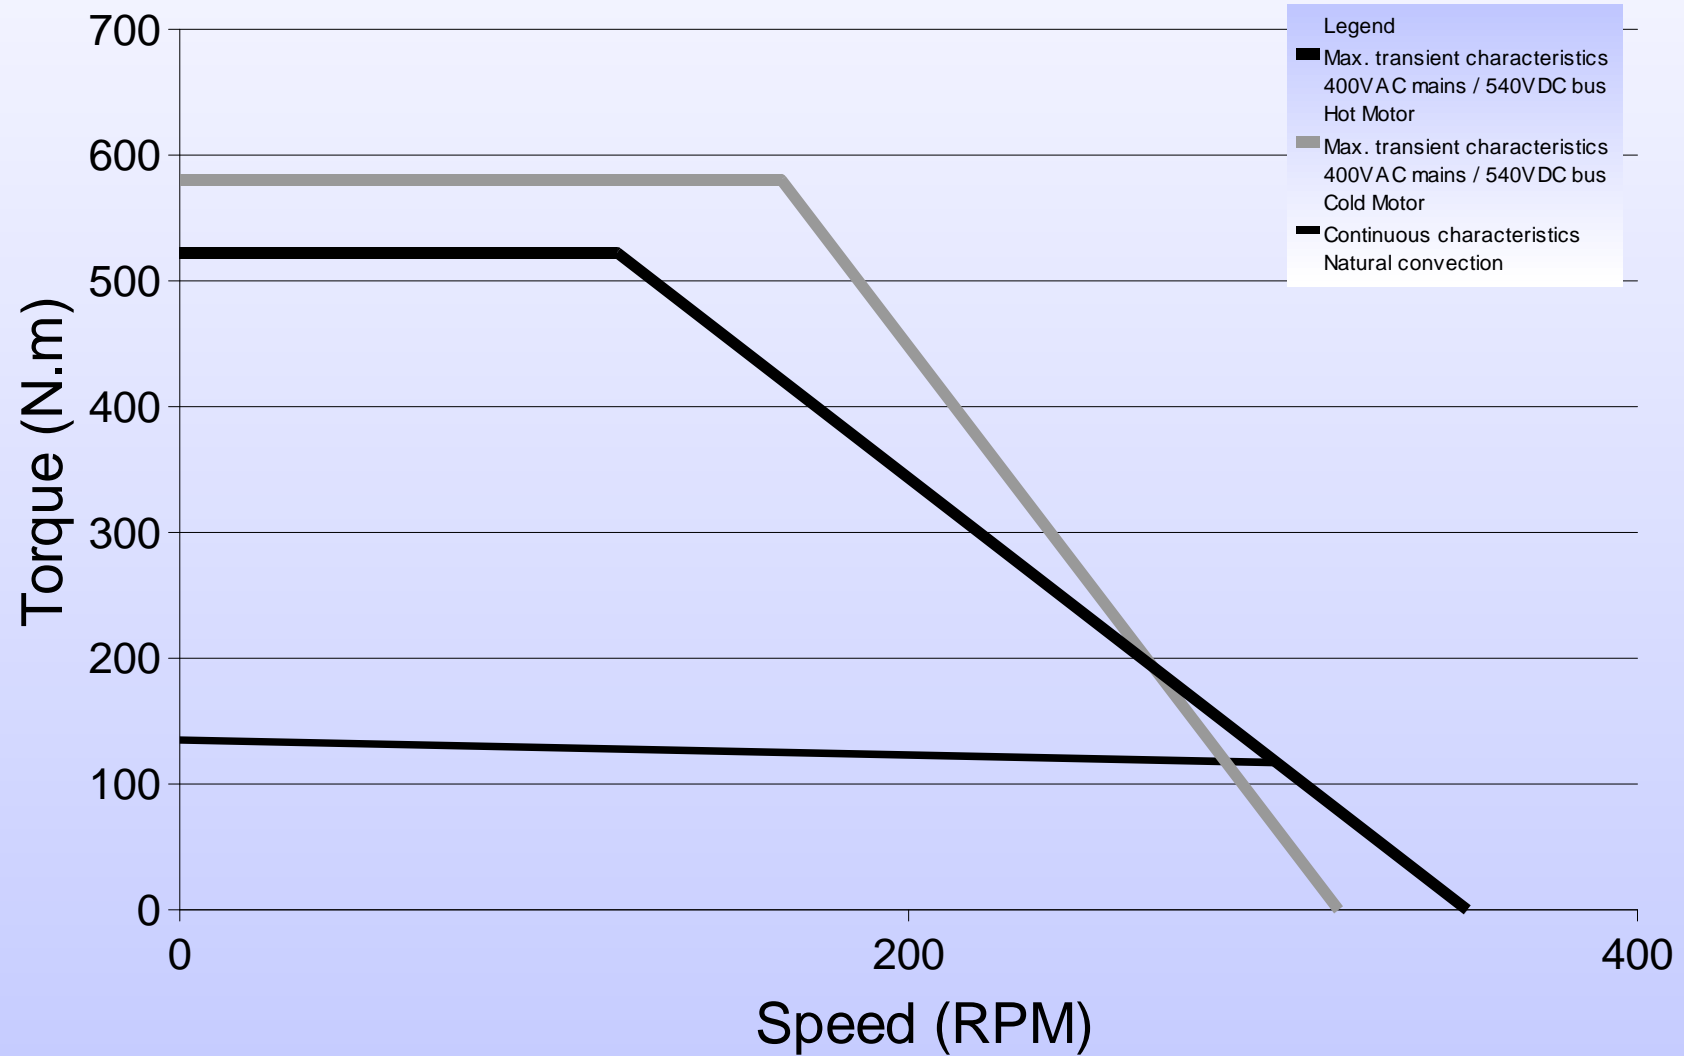

300ST1M 200rpm

Torque vs Speed Characteristics

300ST1M 800rpm

Torque vs Speed Characteristics

300ST2M 200rpm

Torque vs Speed Characteristics

300ST2M 800rpm

Torque vs Speed Characteristics

300ST3M 200rpm

Torque vs Speed Characteristics

300ST3M 800rpm

Torque vs Speed Characteristics

300ST4M 200rpm

Torque vs Speed Characteristics

300ST4M 800rpm

Torque vs Speed Characteristics

300ST5M 200rpm

Torque vs Speed Characteristics

300ST5M 800rpm

Torque vs Speed Characteristics

300ST6M 200rpm

Torque vs Speed Characteristics

300ST6M 800rpm

Torque vs Speed Characteristics