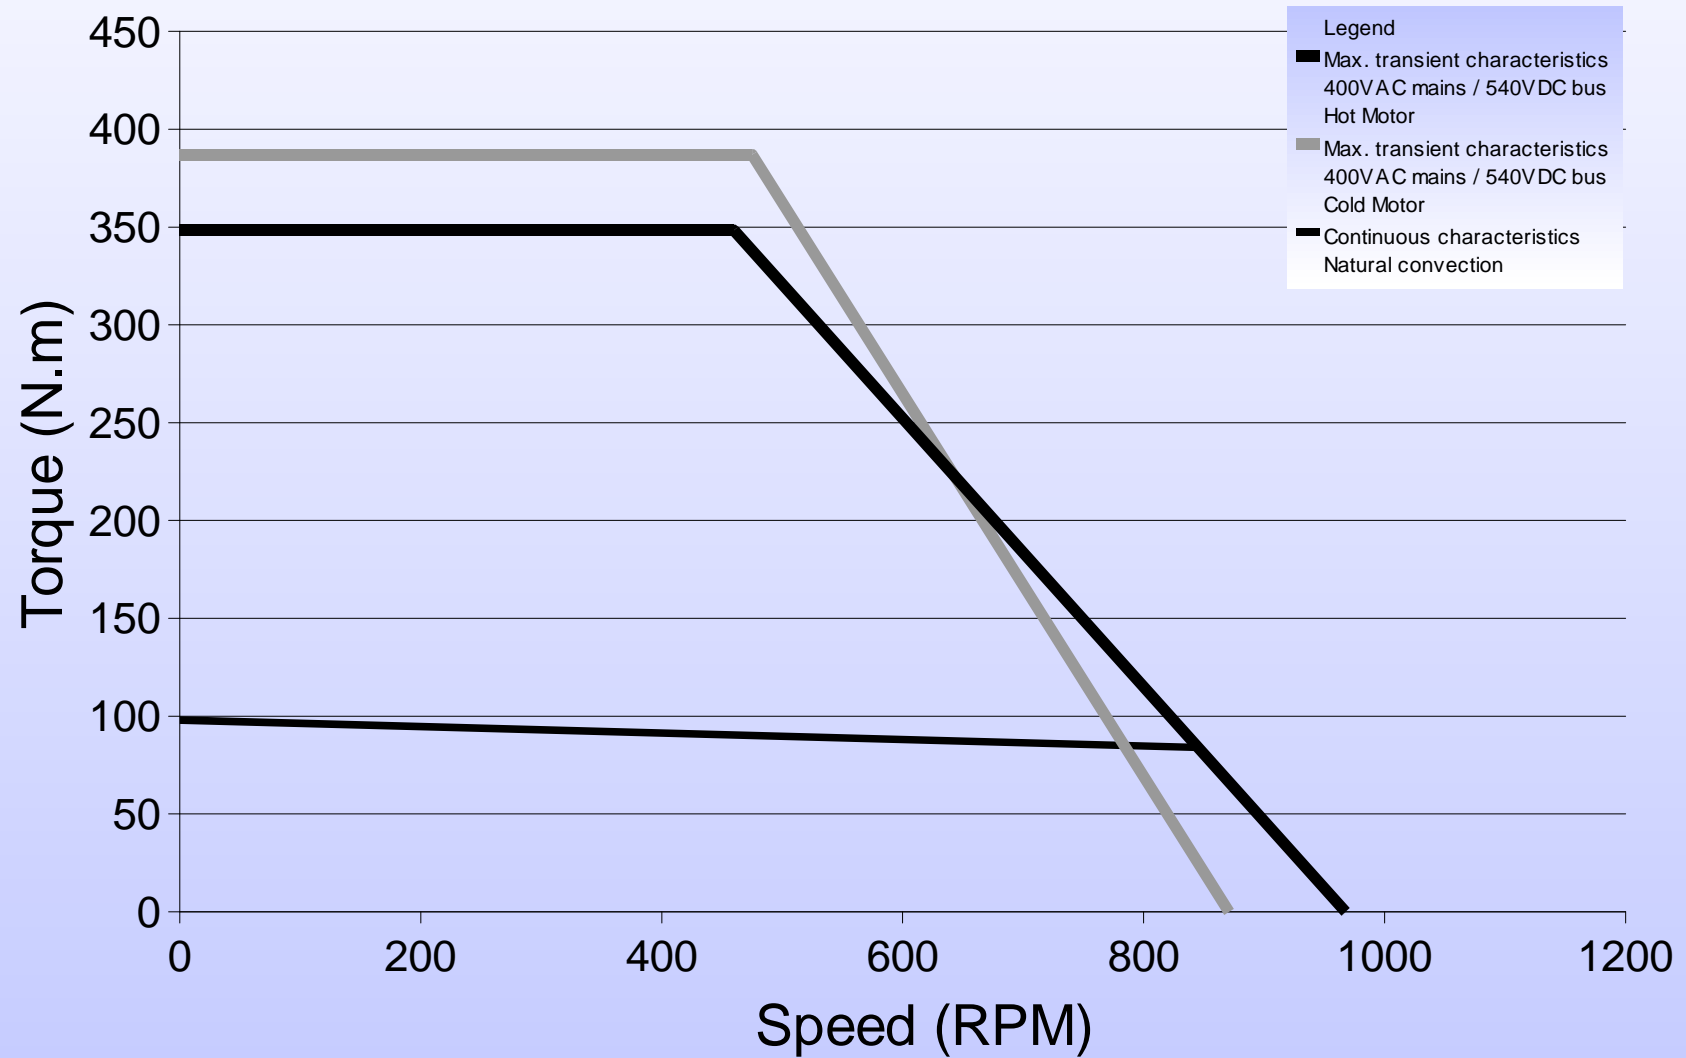

300ST1M 200rpm

Torque vs Speed Characteristics

300ST1M 800rpm

Torque vs Speed Characteristics

300ST2M 200rpm

Torque vs Speed Characteristics

300ST2M 800rpm

Torque vs Speed Characteristics

300ST3M 200rpm

Torque vs Speed Characteristics

300ST3M 800rpm

Torque vs Speed Characteristics

300ST4M 200rpm

Torque vs Speed Characteristics

300ST4M 800rpm

Torque vs Speed Characteristics

300ST5M 200rpm

Torque vs Speed Characteristics

300ST5M 800rpm

Torque vs Speed Characteristics

300ST6M 200rpm

Torque vs Speed Characteristics

300ST6M 800rpm

Torque vs Speed Characteristics