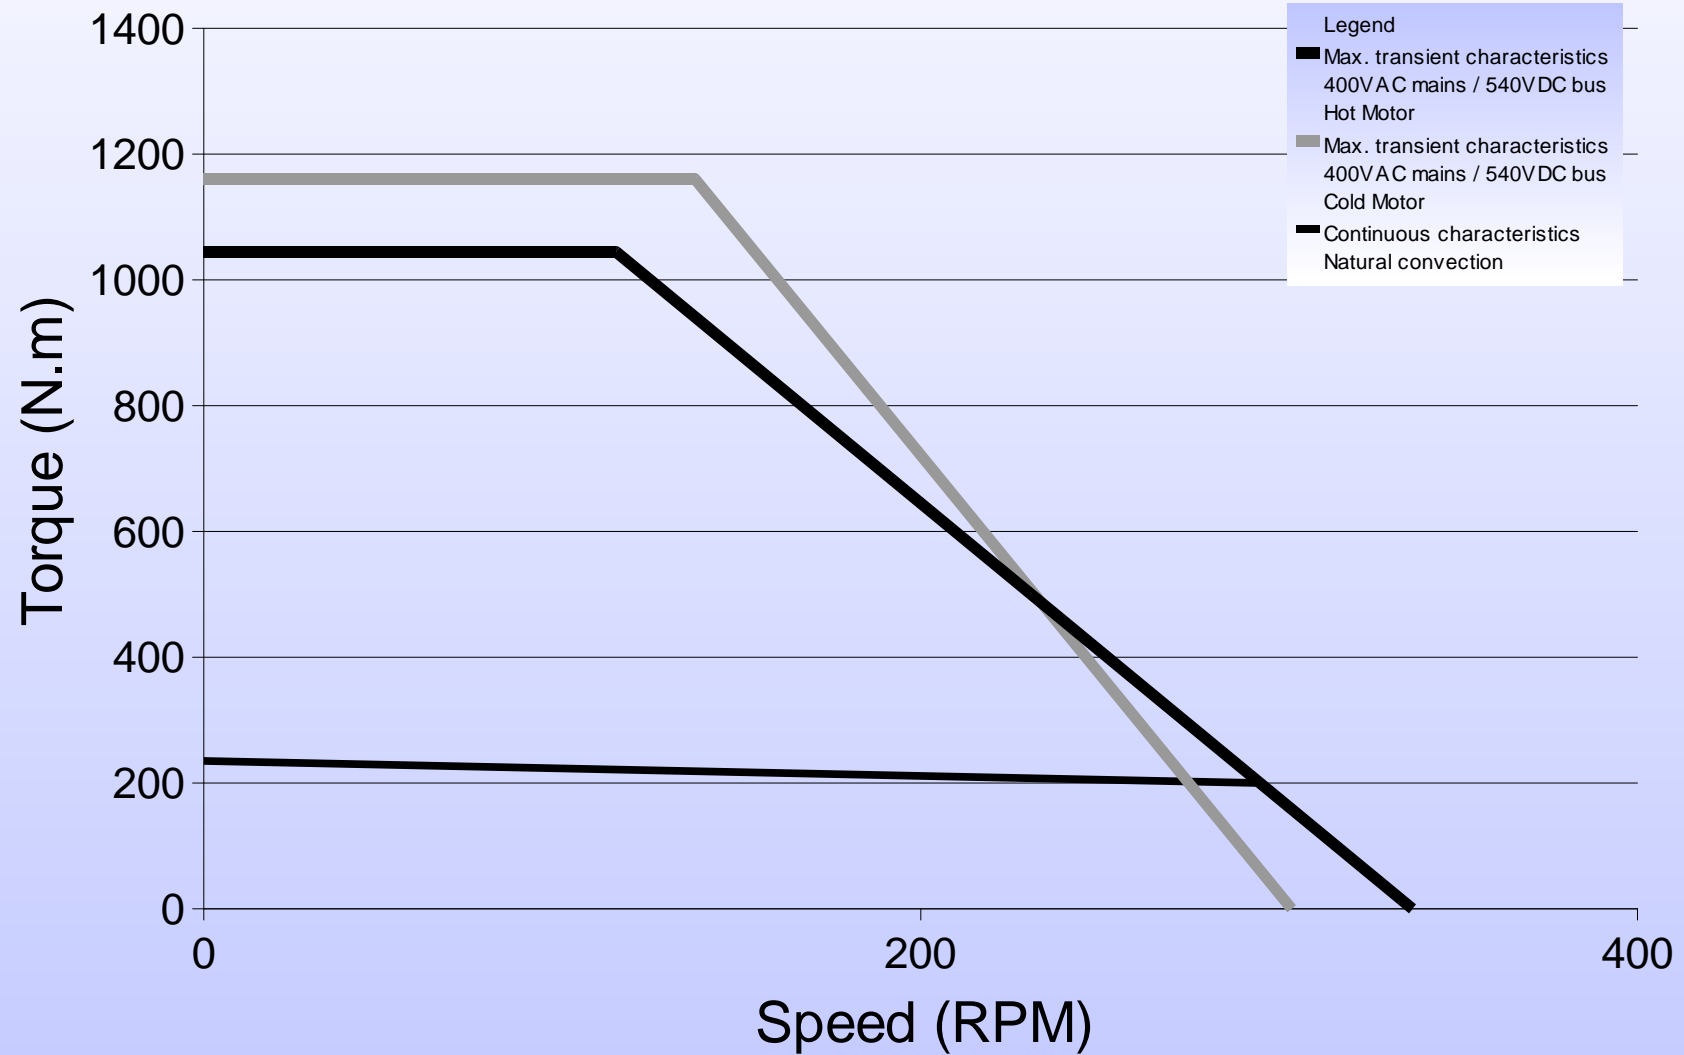

300ST3M 200rpm

Torque vs Speed Characteristics

300ST3M 800rpm

Torque vs Speed Characteristics

300ST4M 200rpm

Torque vs Speed Characteristics

300ST4M 800rpm

Torque vs Speed Characteristics

300ST5M 200rpm

Torque vs Speed Characteristics

300ST5M 800rpm

Torque vs Speed Characteristics

300ST6M 200rpm

Torque vs Speed Characteristics

300ST6M 800rpm

Torque vs Speed Characteristics