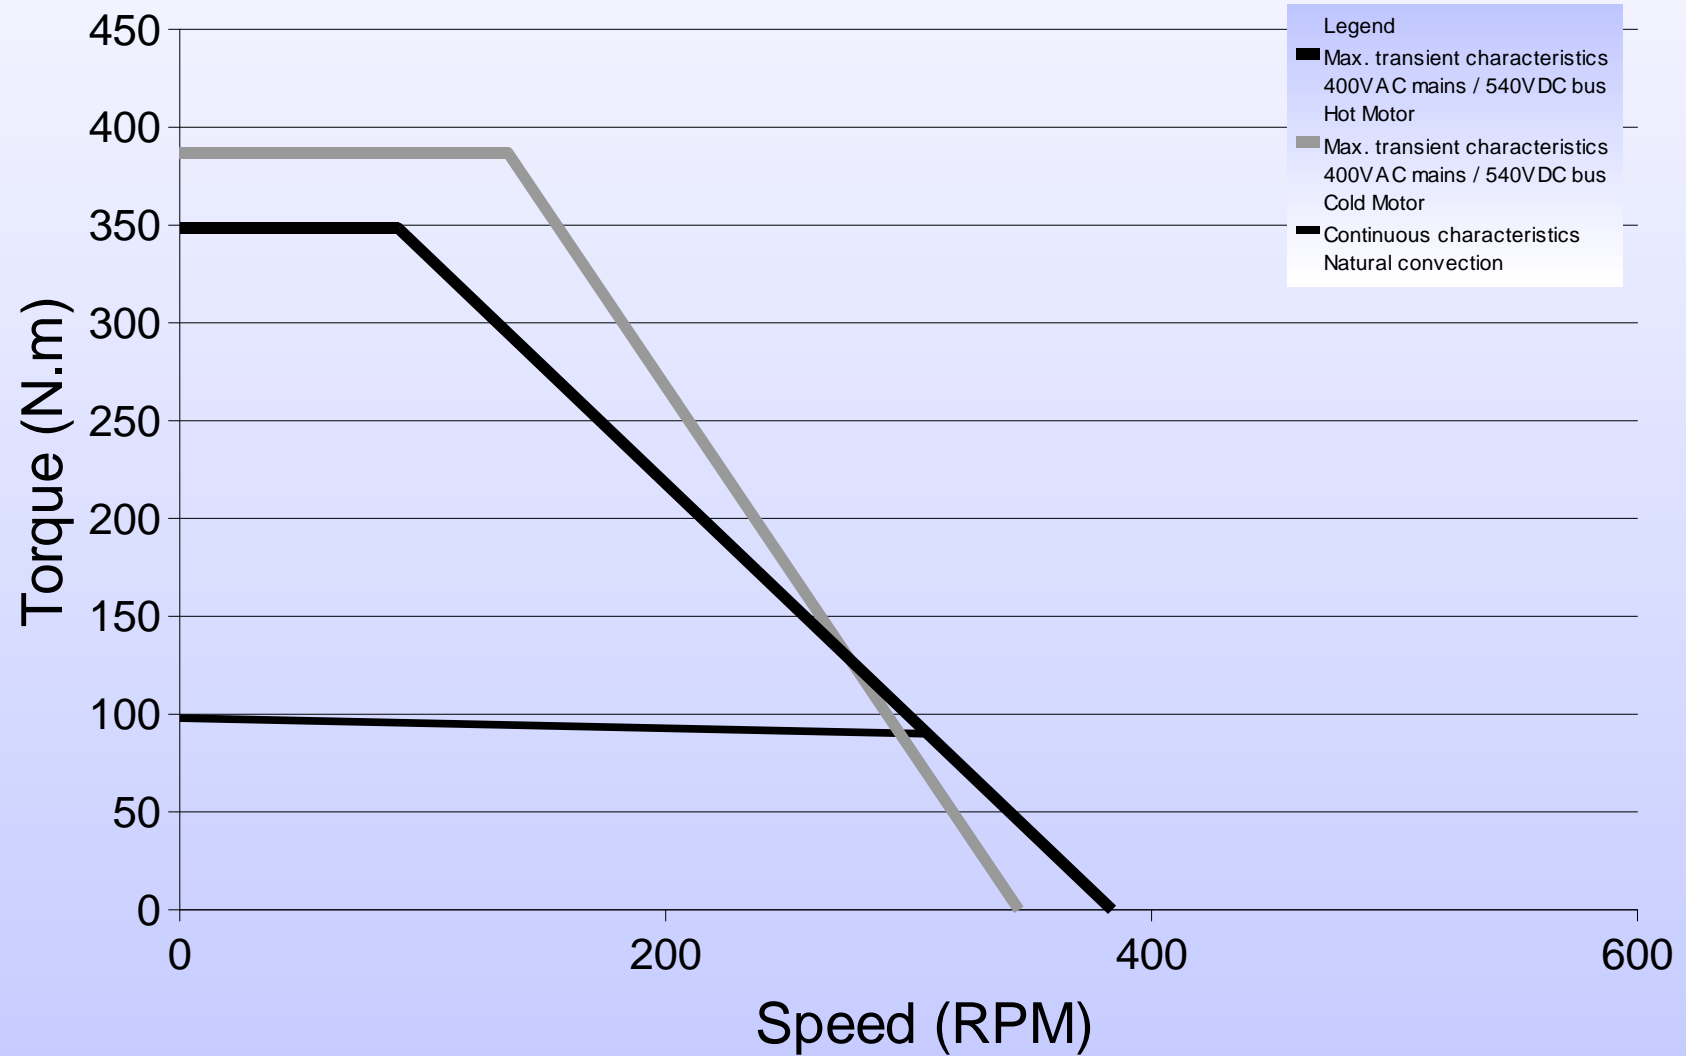

300ST1M 200rpm

Torque vs Speed Characteristics

300ST1M 800rpm

Torque vs Speed Characteristics

300ST2M 200rpm

Torque vs Speed Characteristics

300ST2M 800rpm

Torque vs Speed Characteristics

300ST3M 200rpm

Torque vs Speed Characteristics

300ST3M 800rpm

Torque vs Speed Characteristics

300ST4M 200rpm

Torque vs Speed Characteristics

300ST4M 800rpm

Torque vs Speed Characteristics

300ST5M 200rpm

Torque vs Speed Characteristics

300ST5M 800rpm

Torque vs Speed Characteristics

300ST6M 200rpm

Torque vs Speed Characteristics

300ST6M 800rpm

Torque vs Speed Characteristics