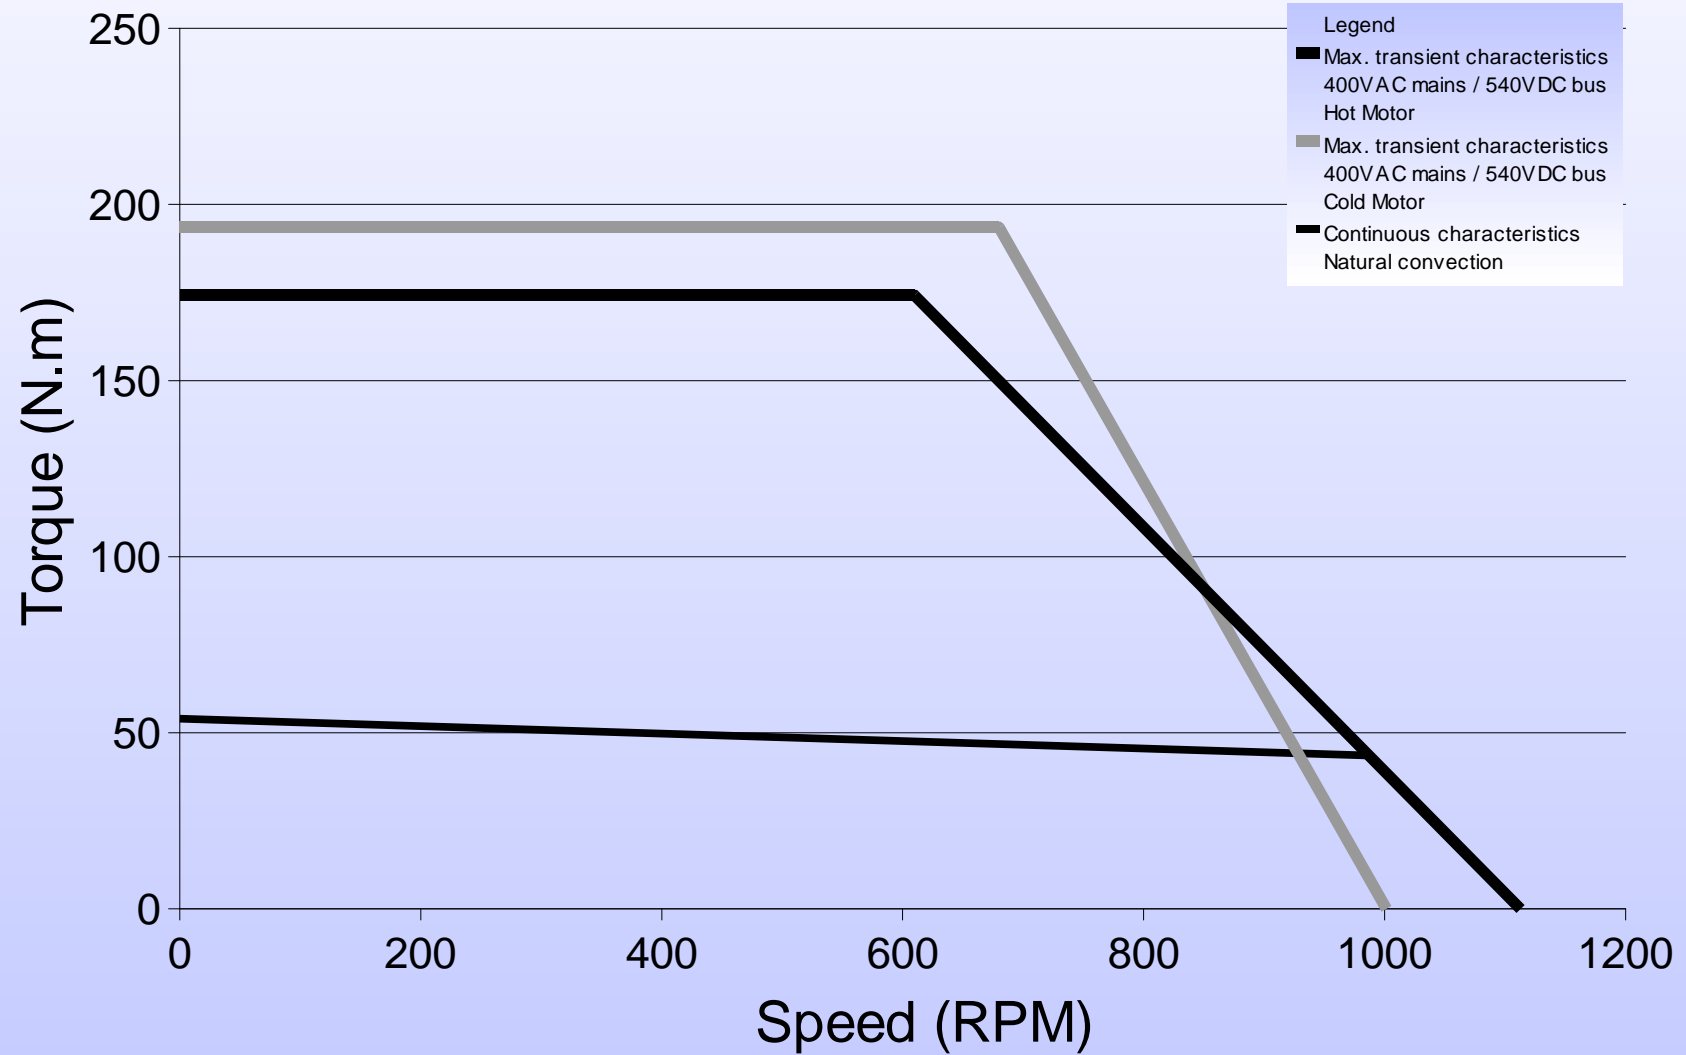

300ST1M 200rpm

Torque vs Speed Characteristics

300ST1M 800rpm

Torque vs Speed Characteristics

300ST2M 200rpm

Torque vs Speed Characteristics

300ST2M 800rpm

Torque vs Speed Characteristics

300ST3M 200rpm

Torque vs Speed Characteristics

300ST3M 800rpm

Torque vs Speed Characteristics

300ST4M 200rpm

Torque vs Speed Characteristics

300ST4M 800rpm

Torque vs Speed Characteristics

300ST5M 200rpm

Torque vs Speed Characteristics

300ST5M 800rpm

Torque vs Speed Characteristics

300ST6M 200rpm

Torque vs Speed Characteristics

300ST6M 800rpm

Torque vs Speed Characteristics